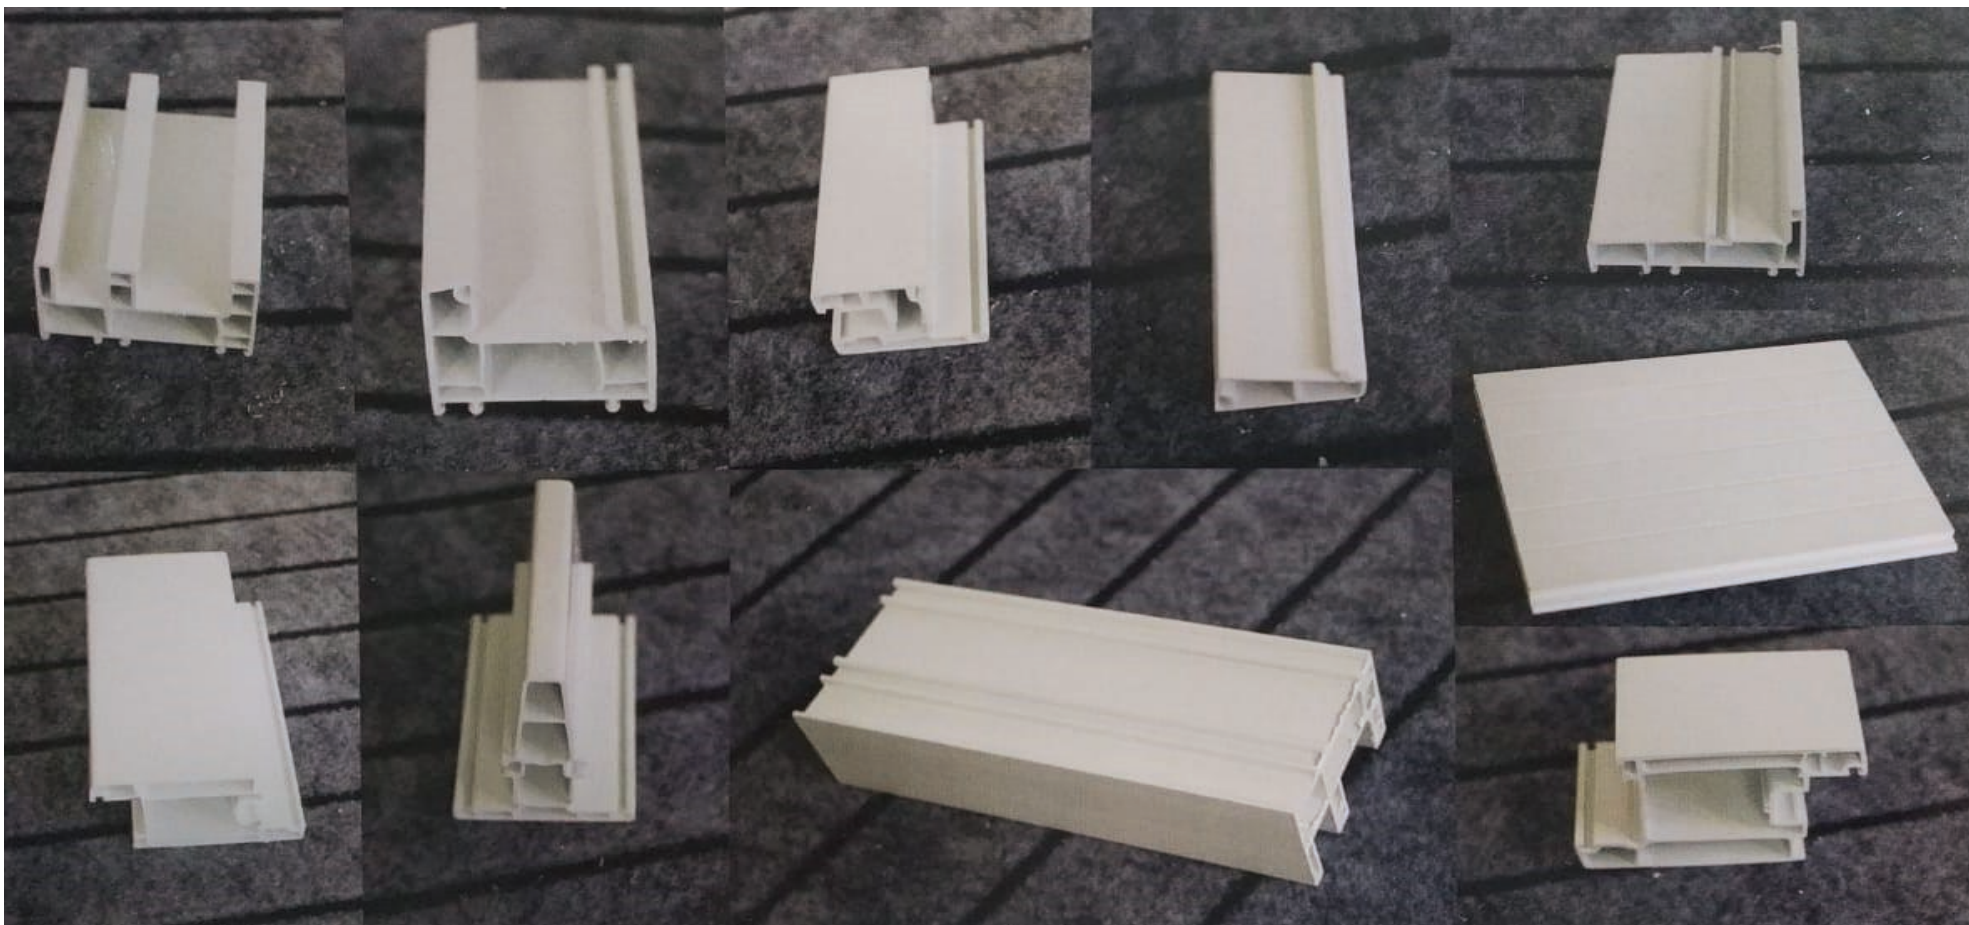

IMEXL

Fix frame
 Length: 6m
 Weight: 0.85 kg/m
 Package: 8pcs/bundle

IMEXM

Fix Mullion
Length: 6m
Weight: 0.91 kg/m
Package: 6pcs/bundle

IMEXN

Cover
Length: 6m
Weight: .27 kg/m
Package: 20pcs/bundle

BOARDS & PANELS