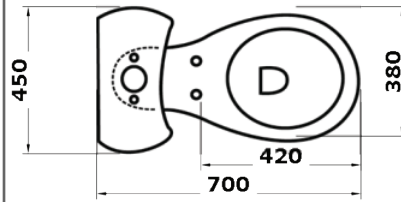

Water Closet & Cistern, One Piece Toilet

IMEX12

740*450*815mm
JET SIPHONIC TYPE
S-Trap 305mm Roughing-in

(included seat cover and flush system)
white color

IMEX013

740*482*740mm
Structure: Jet Siphonic Type
S-trap 305mm Roughing-in

(included seat cover and flush system)
white color

IMEX014

740*450*815mm
Structure: Jet Siphonic Type
S-trap 305mm Roughing-in

(included seat cover and flush system)
white color

IMEX015

740*410*695mm
Structure: Jet Siphonic Type
S-trap 305mm, 400mm
Roughing-in

(included seat cover and flush system)
white color