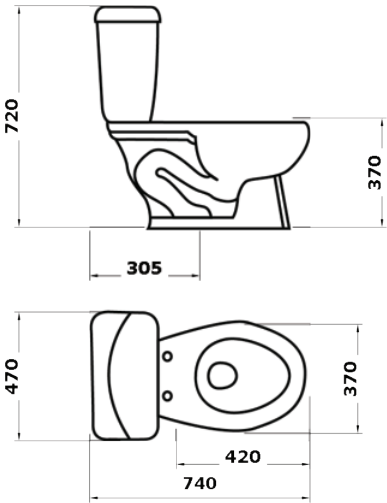

IMEX05

740*470*720mm
JET SIPHONIC TYPE
S-Trap 305mm Roughing-in