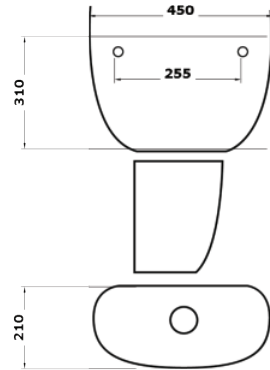

IMEX01

525*375*400mm
 Structure: Washdown type
 Outer Diameter:100mm
 P-Trap 180mm Roughing-in

(included common quality seat cover for T001 toilet) white color

IMEX02

450*210*310mm
 (include tube and flush)
 white color

(included Flush system)

IMEX03

540*370*390mm

Included for IMEX04

IMEX04

650*435*780mm
 Structure: Washdown Type
 P-trap 180mm Roughing-in

(included seat cover and flush system)450*210*310mm
 (include tube and flush)
 white color