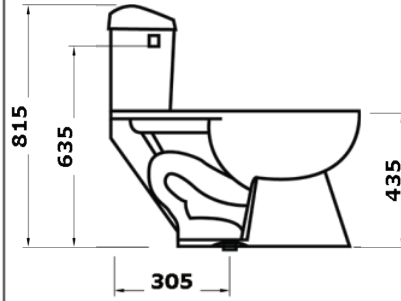

Water Closet & Cistern, One Piece Toilet

IMEX12

740*450*815mm
JET SIPHONIC TYPE
S-Trap 305mm Roughing-in

(included seat cover and flush system)
white color

IMEX013

740*482*740mm
Structure: Jet Siphonic Type
S-trap 305mm Roughing-in

(included seat cover and flush system)
white color

IMEX014

740*450*815mm
Structure: Jet Siphonic Type
S-trap 305mm Roughing-in

(included seat cover and flush system)
white color

IMEX015

740*410*695mm
Structure: Jet Siphonic Type
S-trap 305mm, 400mm
Roughing-in

(included seat cover and flush system)
white color