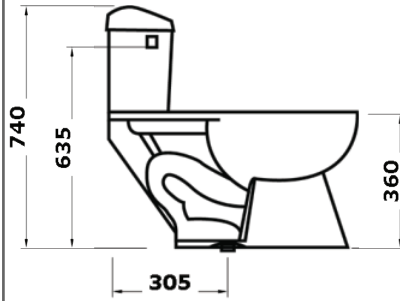

IMEX013

740*482*740mm
Structure: Jet Siphonic Type
S-trap 305mm Roughing-in

(included seat cover and flush system)
white color