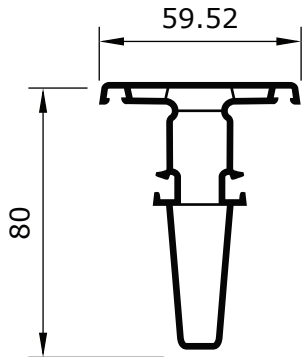

IMEXM

Fix Mullion
Length: 6m
Weight: 0.91 kg/m
Package: 6pcs/bundle