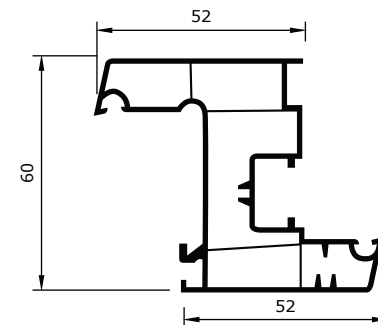

IMEXD

Inner Opened Casement
Length: 6m
Weight: 1.18 kg/m
Package: 4pcs/bundle