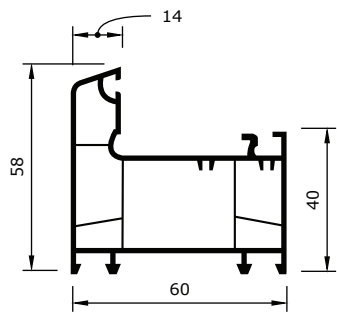

IMEX0292

IMEX0293

IMEX0294

IMEXA

Flat frame
 Length: 6m
 Weight: 1.0 kg/m
 Package: 6pcs/bundle

IMEXB

Mullion
 Length: 6m
 Weight: 1.14 kg/m
 Package: 6pcs/bundle

IMEXC

Outer opened casement
 Length: 6m
 Weight: 1.35 kg/m
 Package: 4pcs/bundle

IMEXD

Inner Opened Casement
 Length: 6m
 Weight: 1.18 kg/m
 Package: 4pcs/bundle

IMEXE

Single glass bead for frame
 Length: 6m
 Weight: 0.25 kg/m
 Package: 20pcs/bundle