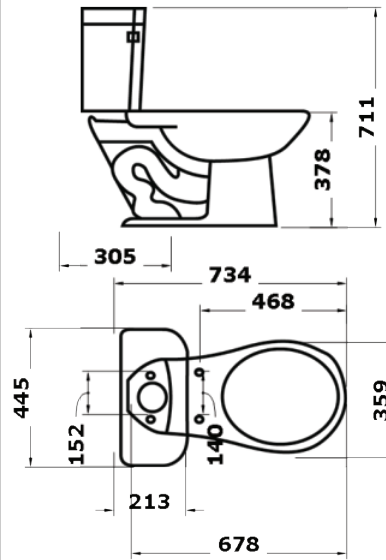

IMEX10

734*445*711mm
Structure: Siphonic Type
S-trap 305mm Roughing-in

(included seat cover and flush system)
white color