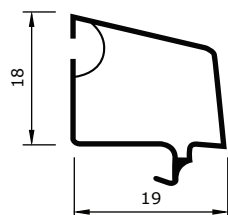

Outer opened casement
 Length: 6m
 Weight: 1.35 kg/m
 Package: 4pcs/bundle

IMEXD

Inner Opened Casement
 Length: 6m
 Weight: 1.18 kg/m
 Package: 4pcs/bundle

IMEXE

Single glass bead for frame
 Length: 6m
 Weight: 0.25 kg/m
 Package: 20pcs/bundle