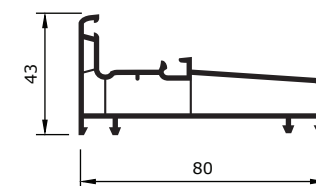

IMEXI

55 Seal edge
 Length: 6m
 Weight: 0.16 kg/m
 Package: 30pcs/bundle

IMEXJ

Single glass bead for sash
 Length: 6m
 Weight: 0.18 kg/m
 Package: 30pcs/bundle

IMEXK

Double glasses bead for sash
 Length: 6m
 Weight: 0.13 kg/m
 Package: 50pcs/bundle