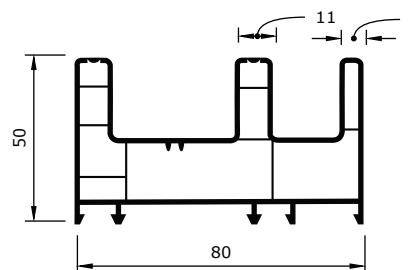

IMEXG

Three rails frame
Length: 6m
Weight: 1.2 kg/m
Package: 6pcs/bundle