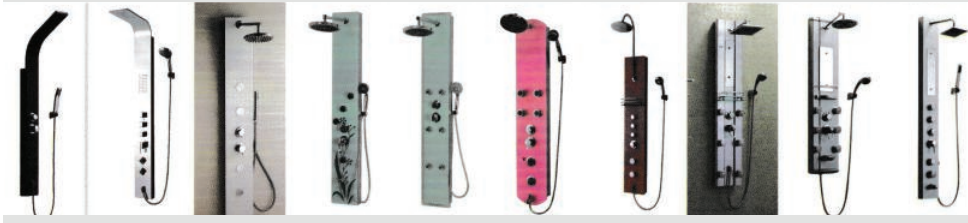

IMEX0197

Size:
900x1800x650/mm

IMEX0198

Size:
850x1700x680/mm

ACCESSORIES

UPVC & ALUMINUM

WINDOWS
AND DOORS
UPVC PROFILE

IMEX0199