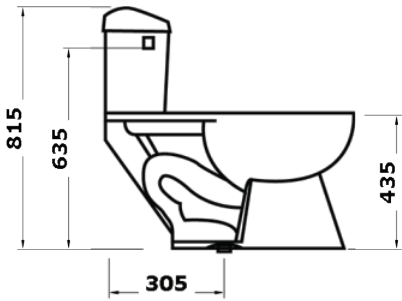

IMEX12

740*450*815mm
JET SIPHONIC TYPE
S-Trap 305mm Roughing-in

(included seat cover and flush system)
white color