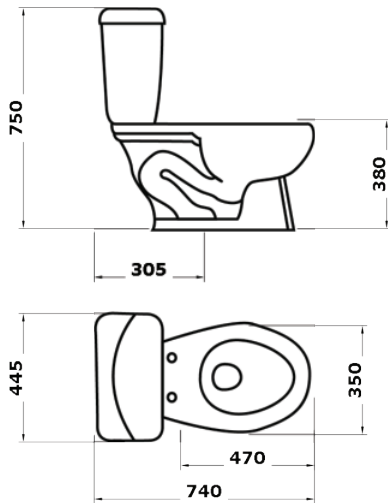

IMEX06

740*445*750mm
Siphonic S-trap 305mm