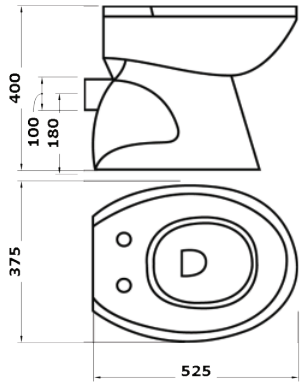

IMEX01

525*375*400mm
 Structure: Washdown type
 Outer Diameter:100mm
 P-Trap 180mm Roughing-in

(included common quality seat cover for T001 toilet) white color

IMEX02

450*210*310mm
 (include tube and flush)
 white color

(included Flush system)

IMEX03

540*370*390mm

Included for IMEX04

IMEX04

650*435*780mm
 Structure: Washdown Type
 P-trap 180mm Roughing-in

(included seat cover and flush system)450*210*310mm
 (include tube and flush)
 white color