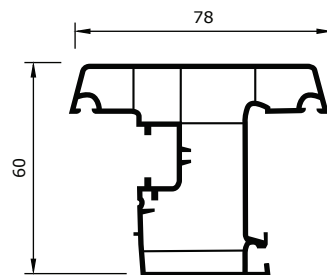

IMEX0292

IMEX0293

IMEX0294

IMEXA

Flat frame
 Length: 6m
 Weight: 1.0 kg/m
 Package: 6pcs/bundle

IMEXB

Mullion
 Length: 6m
 Weight: 1.14 kg/m
 Package: 6pcs/bundle

IMEXC