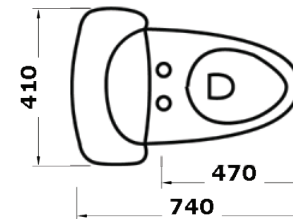

(included seat cover and flush system)
white color