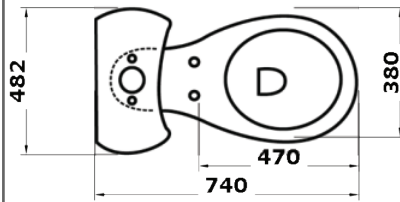

IMEX013

740*482*740mm
Structure: Jet Siphonic Type
S-trap 305mm Roughing-in

(included seat cover and flush system)
white color