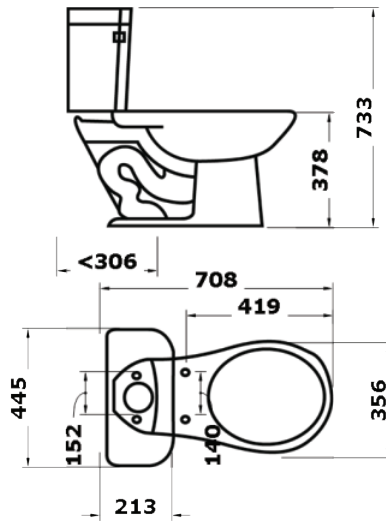

IMEX09

708*445*733mm
Structure: Siphonic Type
S-trap 305mm Roughing-in

(included seat cover and flush system)
white color