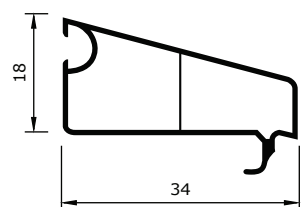

IMEX0292

IMEX0293

IMEX0294

IMEXA

Flat frame
 Length: 6m
 Weight: 1.0 kg/m
 Package: 6pcs/bundle

IMEXB

Mullion
 Length: 6m
 Weight: 1.14 kg/m
 Package: 6pcs/bundle

IMEXC

Outer opened casement
 Length: 6m
 Weight: 1.35 kg/m
 Package: 4pcs/bundle

IMEXD

Inner Opened Casement
 Length: 6m
 Weight: 1.18 kg/m
 Package: 4pcs/bundle

IMEXE

Single glass bead for frame
 Length: 6m
 Weight: 0.25 kg/m
 Package: 20pcs/bundle