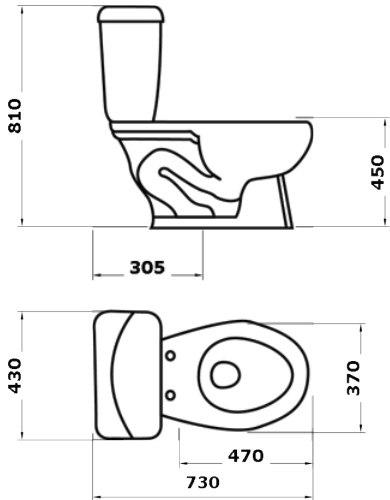

IMEX08

730*430*810mm
JET SIPHONIC TYPE
S-Trap 305mm Roughing-in

(included seat cover and flush system)
white color