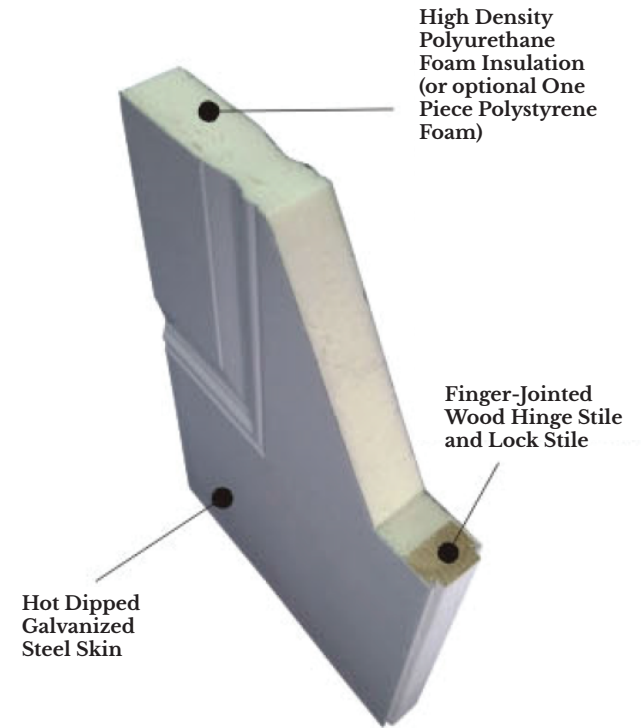

Door slab material: 25Gauge steel skin
 PE filler
 Frame Material: Wooden
 Door slab size: 31 3/4" / 35 3/4" x 79" x 1 3/4"

Engineered Wood Lock Reinforcement

Engineered Construction

**Oak Grain Details
Can Be Painted or Stained**