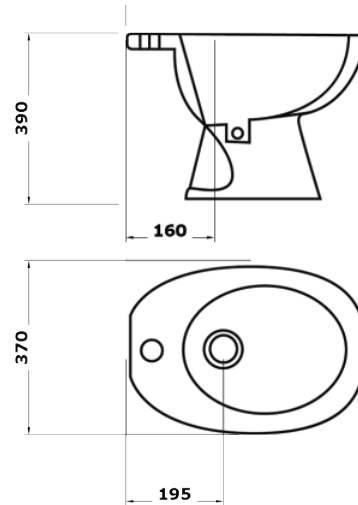

IMEX01

525*375*400mm
 Structure: Washdown type
 Outer Diameter:100mm
 P-Trap 180mm Roughing-in

(included common quality seat cover for T001 toilet) white color

IMEX02

450*210*310mm
 (include tube and flush)
 white color

(included Flush system)

IMEX03

540*370*390mm

Included for IMEX04

IMEX04

650*435*780mm
 Structure: Washdown Type
 P-trap 180mm Roughing-in

(included seat cover and flush system)450*210*310mm
 (include tube and flush)
 white color