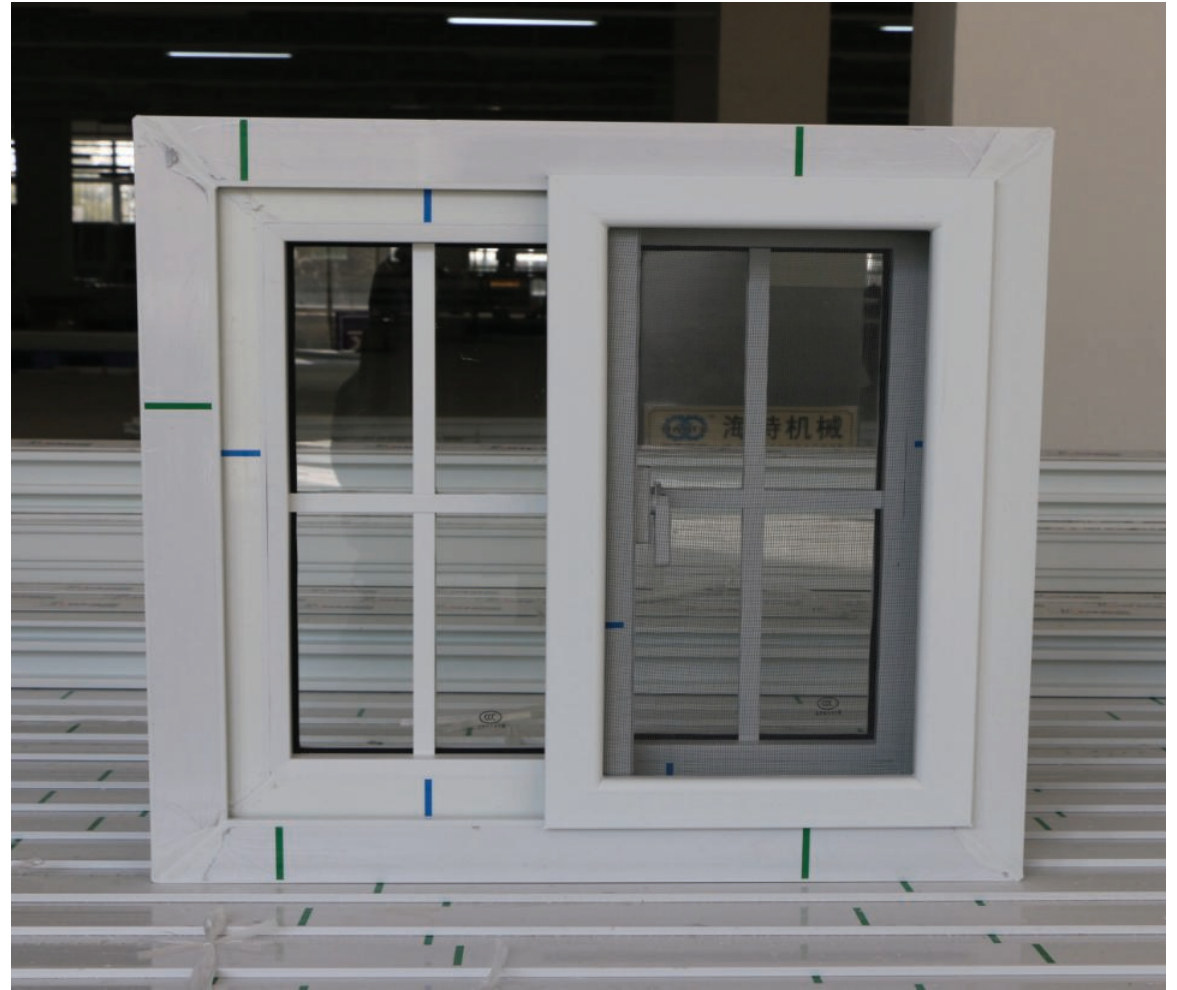

UPVC DOUBLE SLIDING WINDOWS

- *80mm series 1.8mm-2.0mm sliding white upvc profile
- tempered glass
- Tube grill design and mosquito
- High quality domestic hardware
- packing: Poly film + hard carton protect 4 corner/ poly film + carton

NOTE: the window sizes ,glass thickness,lock, design and other specific can be customized