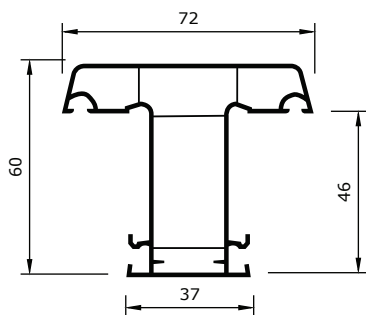

IMEX0292

IMEX0293

IMEX0294

IMEXA

Flat frame
 Length: 6m
 Weight: 1.0 kg/m
 Package: 6pcs/bundle

IMEXB

Mullion
 Length: 6m
 Weight: 1.14 kg/m
 Package: 6pcs/bundle

IMEXC

Outer opened casement
 Length: 6m
 Weight: 1.35 kg/m
 Package: 4pcs/bundle

IMEXD

Inner Opened Casement
 Length: 6m
 Weight: 1.18 kg/m
 Package: 4pcs/bundle

IMEXE

Single glass bead for frame
 Length: 6m
 Weight: 0.25 kg/m
 Package: 20pcs/bundle