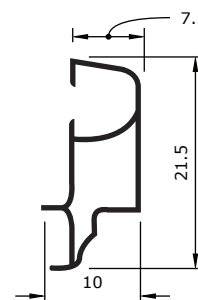

IMEXK

Double glasses bead for sash
Length: 6m
Weight: 0.13 kg/m
Package: 50pcs/bundle