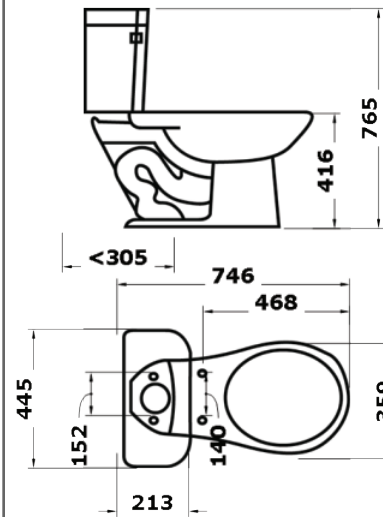

IMEX10

734*445*711mm
Structure: Siphonic Type
S-trap 305mm Roughing-in

(included seat cover and flush system)
white color

IMEX11

746*445*765mm
Structure: Siphonic Type
S-trap 305mm Roughing-in

(included seat cover and flush system)
white color