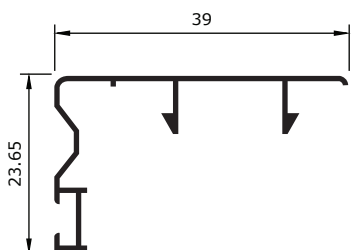

IMEXF

Double glasses bead for frame
 Length: 6m
 Weight: 0.18 kg/m
 Package: 20pcs/bundle

IMEXG

Three rails frame
 Length: 6m
 Weight: 1.2 kg/m
 Package: 6pcs/bundle

IMEXH

55 Sliding Sash
 Length: 6m
 Weight: 0.7 kg/m
 Package: 8pcs/bundle