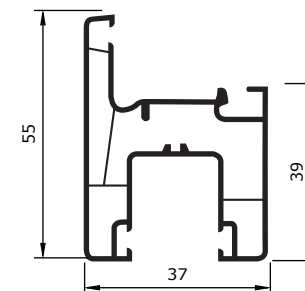

IMEXH

55 Sliding Sash
Length: 6m
Weight: 0.7 kg/m
Package: 8pcs/bundle