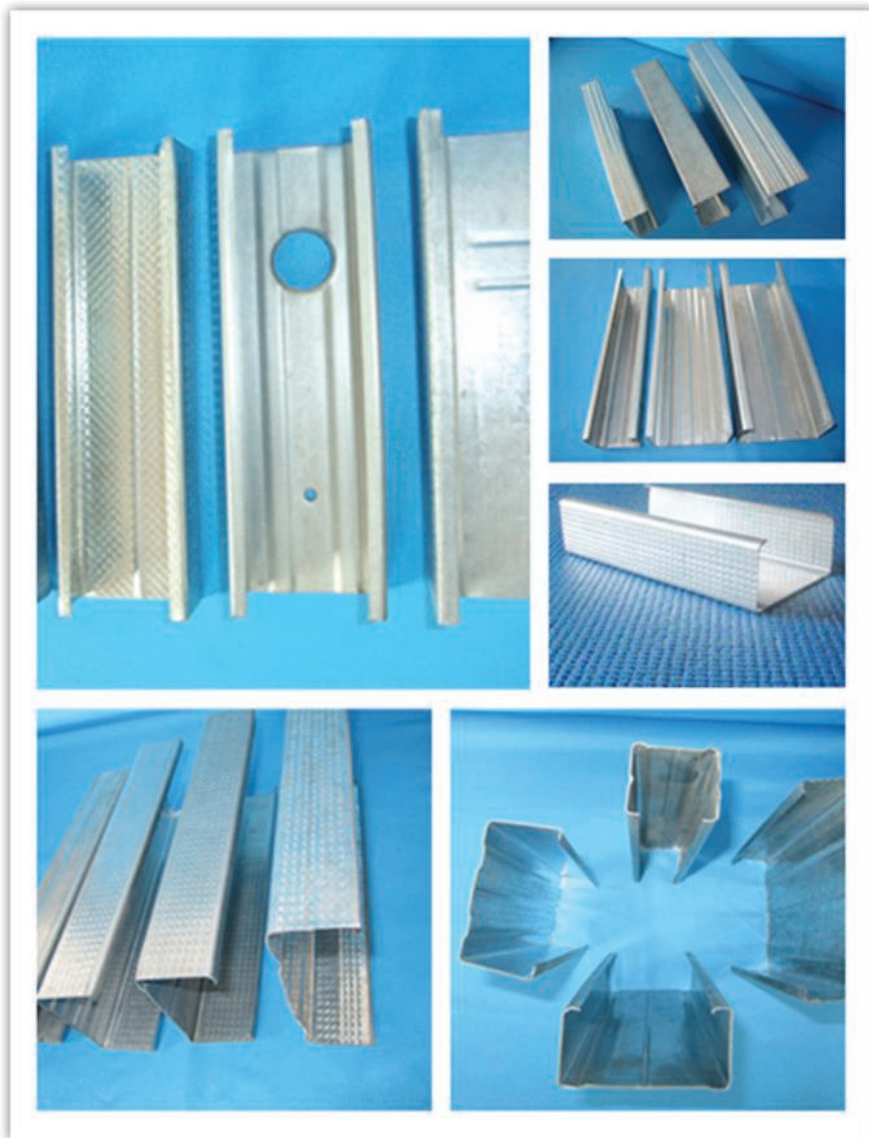

Face: Birch, beech veneer

Back: craft paper, pvc

Glue: E1, E0

TRACK & STUD

IMEXO

TRACK
Size: 2-1/2"x10'
Gauge: 26

IMEXP

STUD
Size: 2-1/2"x10'
Gauge: 26