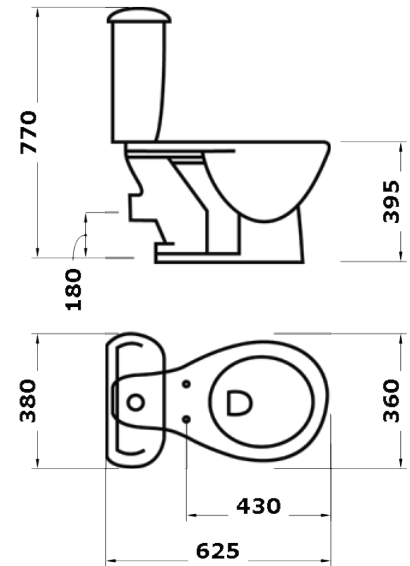

IMEX01

525*375*400mm
 Structure: Washdown type
 Outer Diameter:100mm
 P-Trap 180mm Roughing-in

(included common quality seat cover for T001 toilet) white color

IMEX02

450*210*310mm
 (include tube and flush)
 white color

(included Flush system)

IMEX03

540*370*390mm

Included for IMEX04

IMEX04

650*435*780mm
 Structure: Washdown Type
 P-trap 180mm Roughing-in

(included seat cover and flush system)450*210*310mm
 (include tube and flush)
 white color