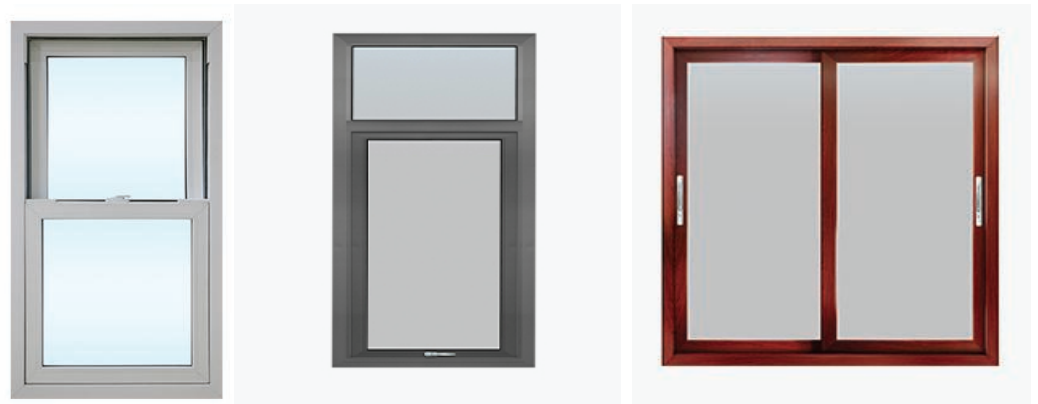

ALUMINUM SLIDING WINDOW

SIZE: 1200X1200mm

* 1.8mm thickness, white color
80mm width

* 4mm single tempered glass with
white PVC decorative grills

* China top brand high quality half
moon lock

* High quality hardware

* Nylon mosquito net

Packing: Poly film + hard carton
protect 4 corner/ poly film + carton

NOTE: can be customized