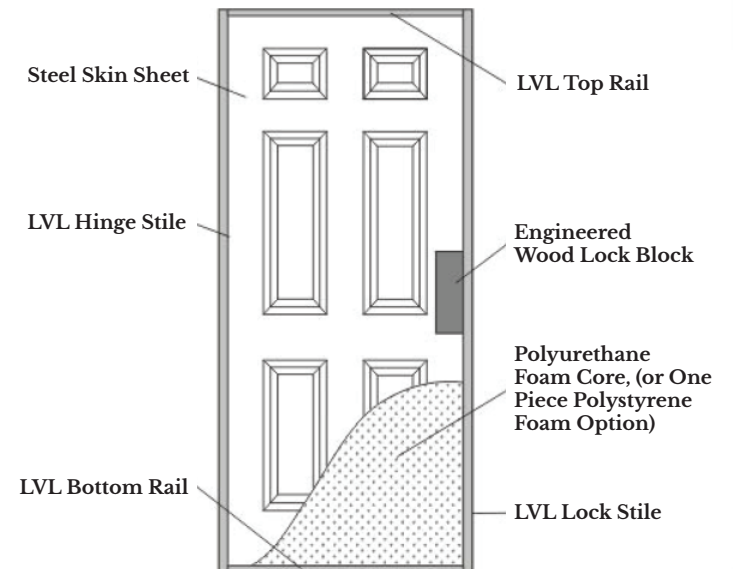

Door slab material: 25Gauge steel skin
 PE filler
 Frame Material: Wooden
 Door slab size: 31 3/4" / 35 3/4" x 79" x 1 3/4"

Engineered Wood Lock Reinforcement

Engineered Construction

**Oak Grain Details
Can Be Painted or Stained**