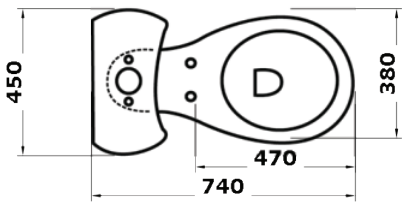

IMEX12

740*450*815mm
JET SIPHONIC TYPE
S-Trap 305mm Roughing-in

(included seat cover and flush system)
white color