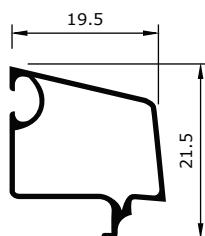

IMEXJ

Single glass bead for sash
Length: 6m
Weight: 0.18 kg/m
Package: 30pcs/bundle