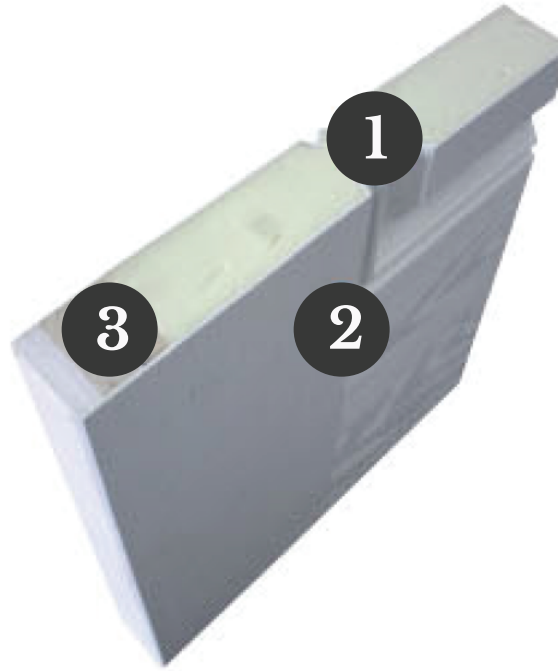

Fiberglass Doors

Fiber glass entry doors are valued for durability, resisting denting, splitting, cracking and warping.

Features:

Full Length composite top and bottom rails protect the door for longer-lasting entryway.

Full length laminated veneer lumber (LVL) runs from the top to the bottom of the locking and hinge stiles to provide structural integrity and strenght.

All of our fiberglass doors come with a Limited Lifetime Warranty.

Limited lifetime coverage against defects in material and workmanship for fiverglass door slabs.

1. Injected polyurethane foam core provides up to four times the insulating R-Value of wood.
2. Durable, reinforced, long-term Performance fiberglass skins keep the door from the moisture and humidity affections.
3. LVL stiles with composite edge.

Our fiberglass doors come in stainable oak, mahogany woodgrain textured finishes, and paintable smooth surface.