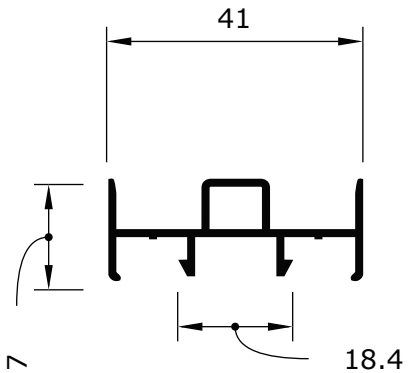

IMEXN

Cover
Length: 6m
Weight: .27 kg/m
Package: 20pcs/bundle