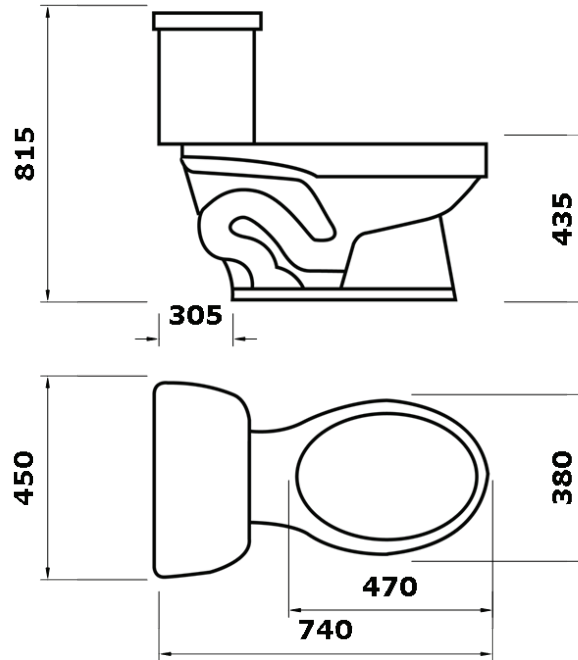

IMEX07

740*450*815mm