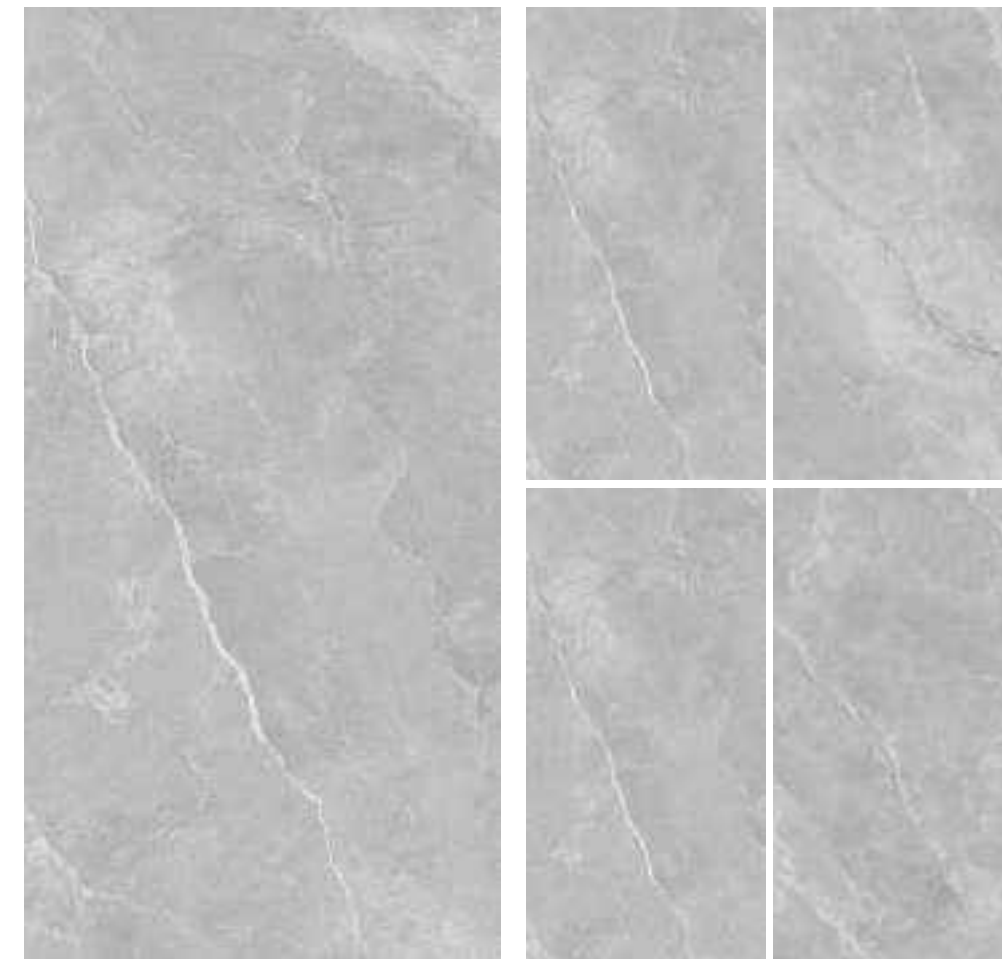

SHAKESPEARE IN GREY

莎士比亚中灰

Fashion Home
Decoration First Choice

产品工艺 EL PROCESO DEL PRODUCTO	干粒半抛	数码釉	数码精雕	数码干粒	复合柔抛	超细干粒	星光釉	止滑釉	模具面
	Dry Grain Lapato	Digital Glaze	Digital Finishing	Digital Dry Grain	Composite Soft polished	Super Fine Dry Grain	Starlight Glaze	Anti-slip Glaze	Mould Surface
产品规格 LAS ESPECIFICACIONES DEL PRODUCTO	23.6"X23.6"	35.4"X35.4"	23.6"X47.2"	29.5"X59"	35.4"X70.8"				
	600X600mm	900X900mm	600X1200mm	750X1500mm	900X1800mm				
产品描述 DESCRIPCIÓN DE LOS PRODUCTOS	柔润通透 亮光釉面如镜面般敞亮通透 纹理清晰锐利								
	Suave y permeable luz esmalte abierto como un espejo textura permeable clara y nítida								

产品工艺 EL PROCESO DEL PRODUCTO	干粒半抛	数码釉	数码精雕	数码干粒	复合柔抛	超细干粒	星光釉	止滑釉	模具面
	Dry Grain Lapato	Digital Glaze	Digital Finishing	Digital Dry Grain	Composite Soft polished	Super Fine Dry Grain	Starlight Glaze	Anti-slip Glaze	Mould Surface
产品规格 LAS ESPECIFICACIONES DEL PRODUCTO	23.6"X23.6"	35.4"X35.4"	23.6"X47.2"	29.5"X59"	35.4"X70.8"				
	600X600mm	900X900mm	600X1200mm	750X1500mm	900X1800mm				
产品描述 DESCRIPCIÓN DE LOS PRODUCTOS	柔润通透 亮光釉面如镜面般敞亮通透 纹理清晰锐利								
	Suave y permeable luz esmalte abierto como un espejo textura permeable clara y nítida