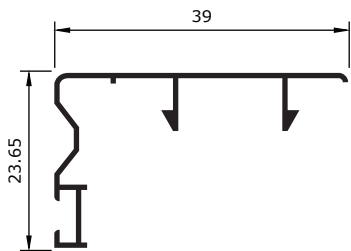

IMEXI

55 Seal edge
Length: 6m
Weight: 0.16 kg/m
Package: 30pcs/bundle