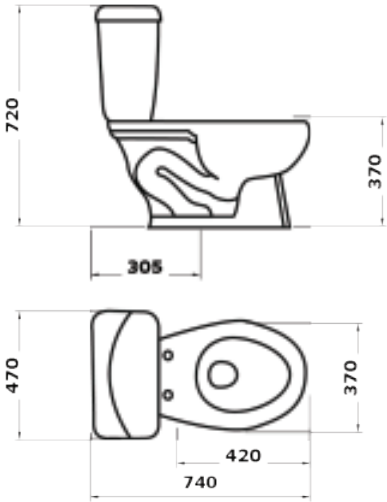

### IMEX03

540\*370\*390mm

Included for IMEX04

### IMEX04

650\*435\*780mm  
 Structure: Washdown Type  
 P-trap 180mm Roughing-in

(included seat cover and flush system)  
 450\*210\*310mm  
 (include tube and flush)  
 white color

**IMEX05**

740\*470\*720mm  
JET SIPHONIC TYPE  
S-Trap 305mm Roughing-in