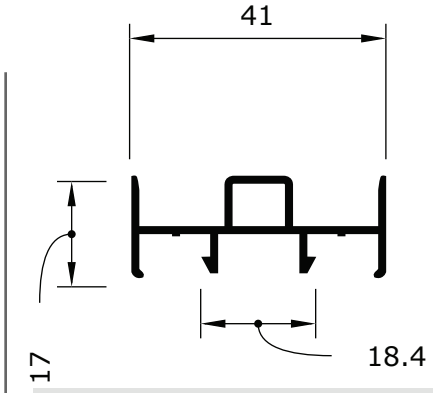

## IMEXL

Fix frame  
 Length: 6m  
 Weight: 0.85 kg/m  
 Package: 8pcs/bundle

**IMEXM**

Fix Mullion  
Length: 6m  
Weight: 0.91 kg/m  
Package: 6pcs/bundle

**IMEXN**

Cover  
Length: 6m  
Weight: .27 kg/m  
Package: 20pcs/bundle