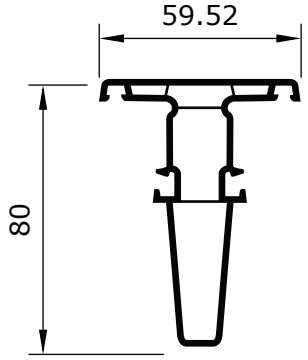

IMEXM

Fix Mullion
Length: 6m
Weight: 0.91 kg/m
Package: 6pcs/bundle