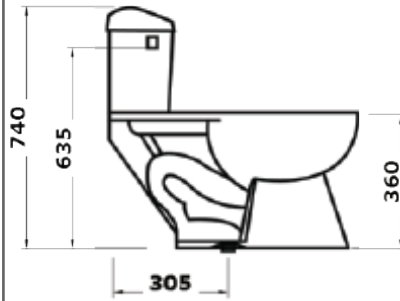

IMEX013

740*482*740mm
Structure: Jet Siphonic Type
S-trap 305mm Roughing-in

(included seat cover and flush system)
white color