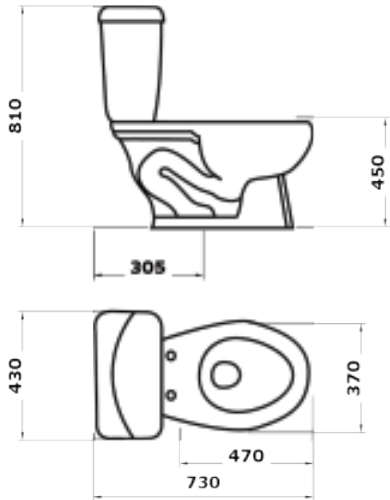

IMEX08

730*430*810mm
JET SIPHONIC TYPE
S-Trap 305mm Roughing-in

(included seat cover and flush system)
white color