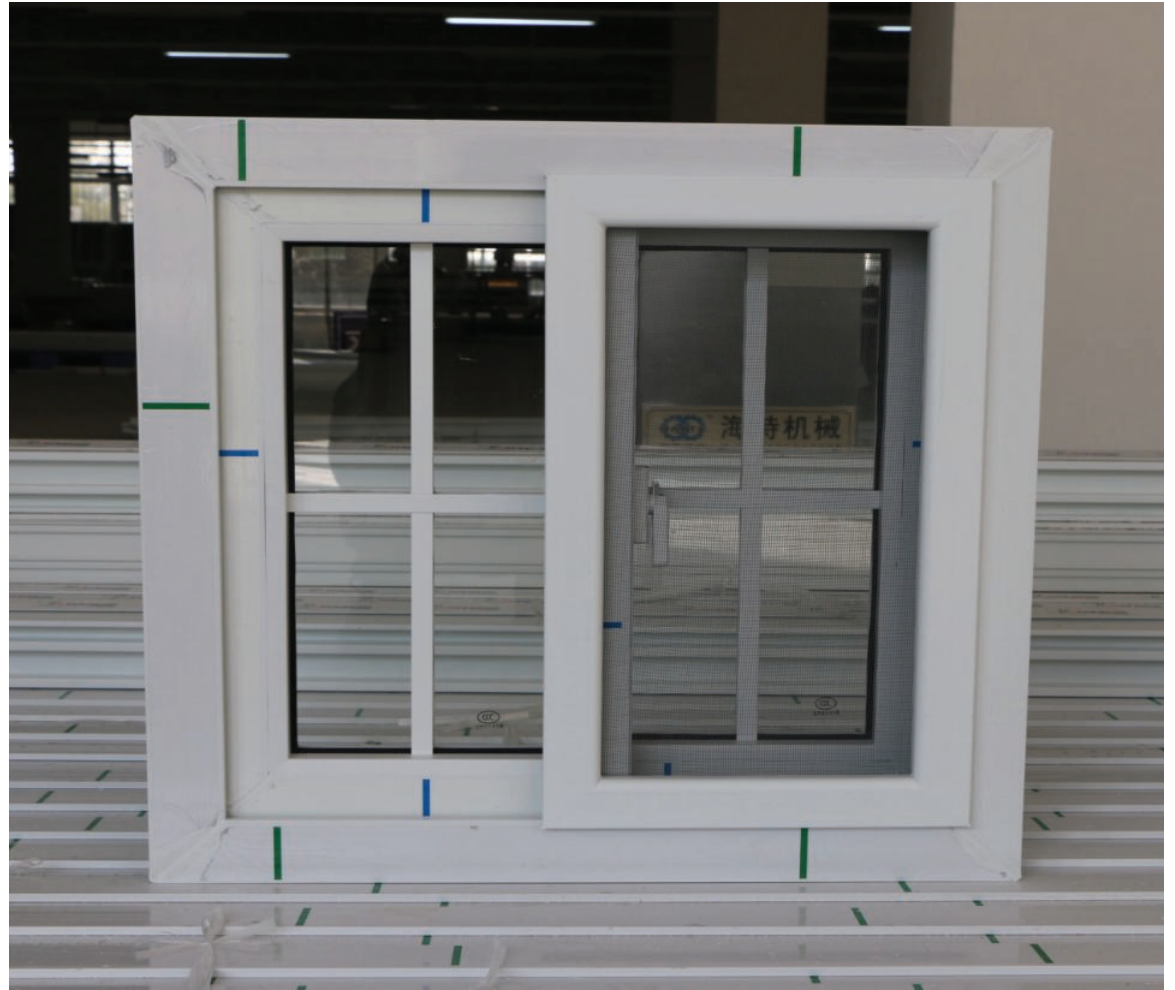

UPVC DOUBLE SLIDING WINDOWS

*80mm series 1.8mm-2.0mm sliding white upvc profile

* tempered glass

* Tube grill design and mosquito

* High quality domestic hardware

* packing: Poly film + hard carton protect 4 corner/ poly film + carton

NOTE: the window sizes ,glass thickness,lock, design and other specific can be customized