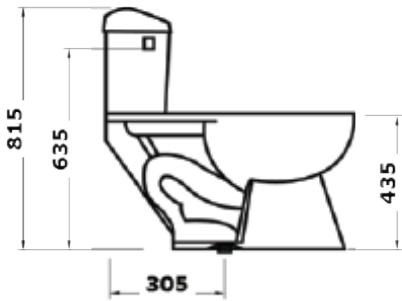

IMEX12

740*450*815mm
JET SIPHONIC TYPE
S-Trap 305mm Roughing-in

(included seat cover and flush system)
white color