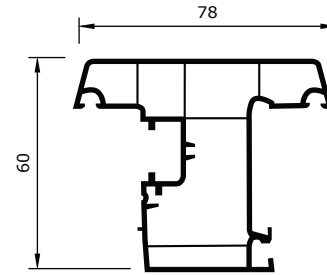

IMEXC

Outer opened casement
Length: 6m
Weight: 1.35 kg/m
Package: 4pcs/bundle