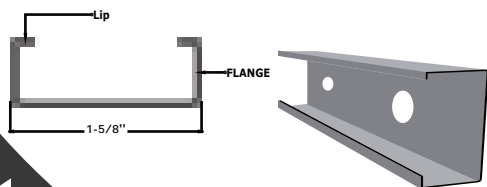

IMEXT

STUD
Size: 1-5/8"x10'
Gauge: 26