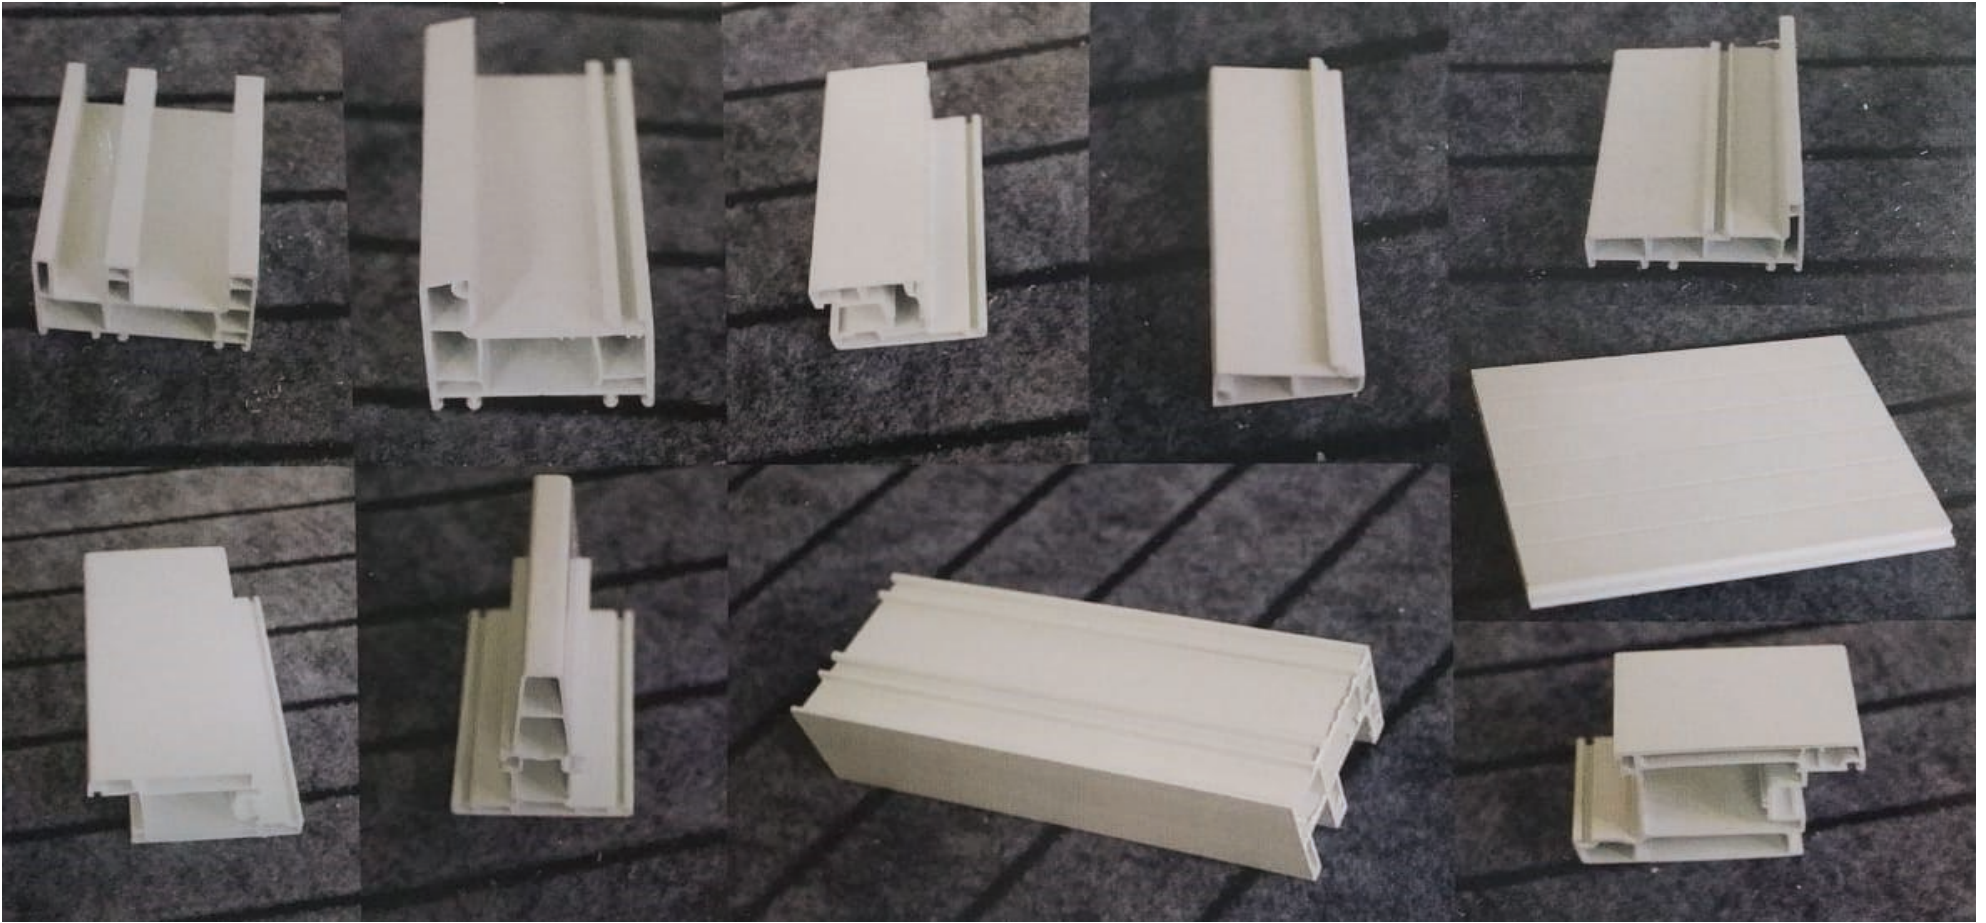

## IMEXL

Fix frame  
 Length: 6m  
 Weight: 0.85 kg/m  
 Package: 8pcs/bundle

**IMEXM**

Fix Mullion  
Length: 6m  
Weight: 0.91 kg/m  
Package: 6pcs/bundle

**IMEXN**

Cover  
Length: 6m  
Weight: .27 kg/m  
Package: 20pcs/bundle