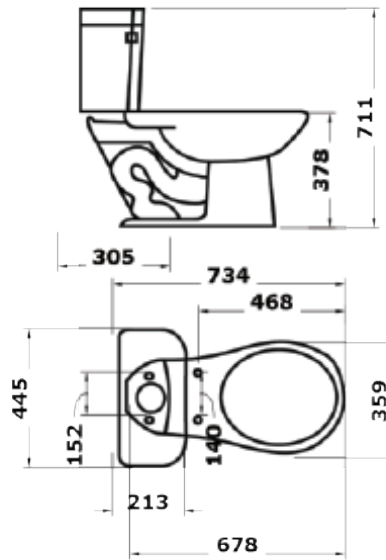

IMEX10

734*445*711mm
Structure: Siphonic Type
S-trap 305mm Roughing-in

(included seat cover and flush system)
white color