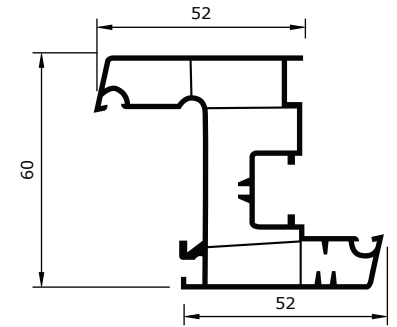

IMEXD

Inner Opened Casement
Length: 6m
Weight: 1.18 kg/m
Package: 4pcs/bundle