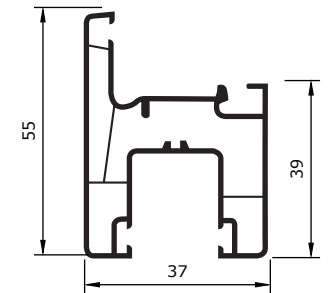

IMEXH

55 Sliding Sash
Length: 6m
Weight: 0.7 kg/m
Package: 8pcs/bundle