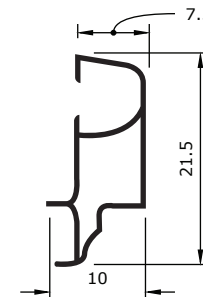

IMEXK

Double glasses bead for sash
Length: 6m
Weight: 0.13 kg/m
Package: 50pcs/bundle