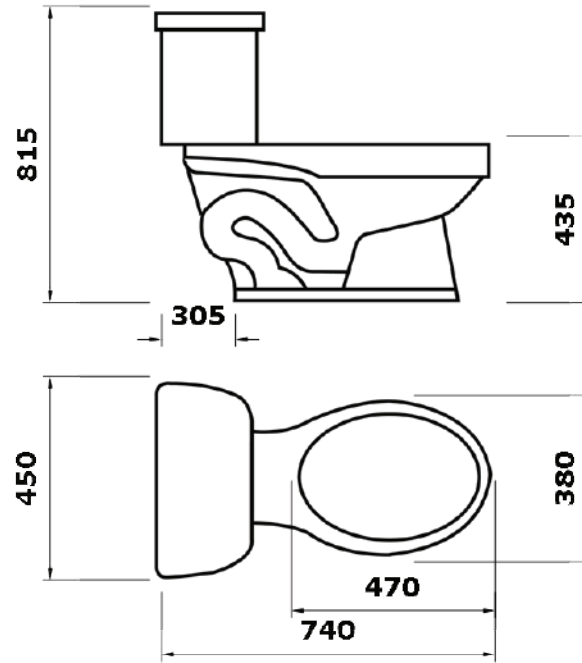

IMEX07

740*450*815mm