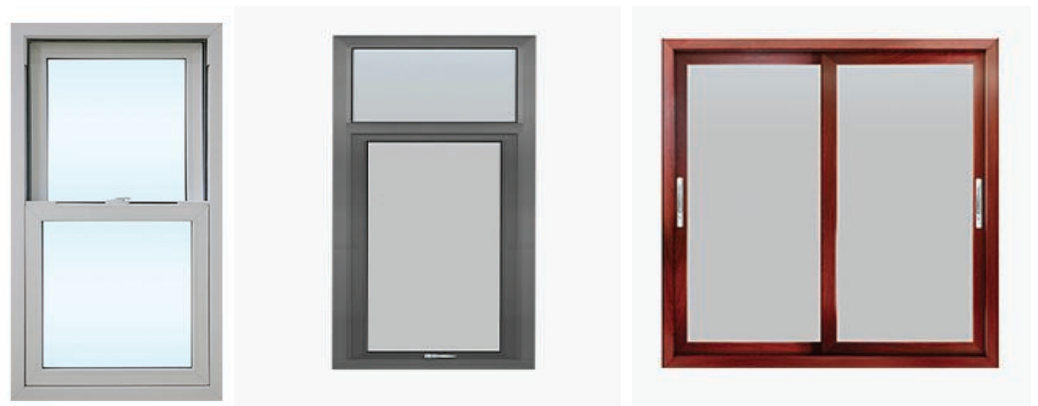

ALUMINUM SLIDING WINDOW

SIZE: 1200X1200mm

* 1.8mm thickness, white color
80mm width

* 4mm single tempered glass with
white PVC decorative grills

* China top brand high quality half
moon lock

* High quality hardware

* Nylon mosquito net

Packing: Poly film + hard carton
protect 4 corner/ poly film + carton

NOTE: can be customized