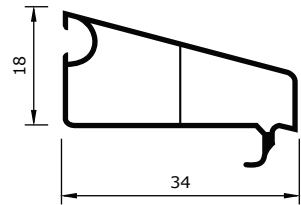

IMEXE

Single glass bead for frame
Length: 6m
Weight: 0.25 kg/m
Package: 20pcs/bundle