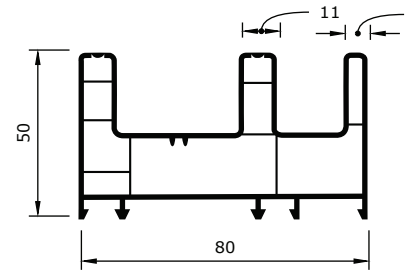

IMEXG

Three rails frame
Length: 6m
Weight: 1.2 kg/m
Package: 6pcs/bundle