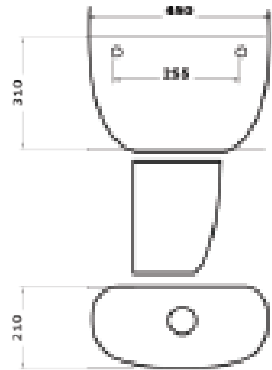

### IMEX01

525\*375\*400mm  
 Structure: Washdown type  
 Outer Diameter:100mm  
 P-Trap 180mm Roughing-in

(included common quality seat cover for T001 toilet) white color

### IMEX02

450\*210\*310mm  
 (include tube and flush)  
 white color

(included Flush system)