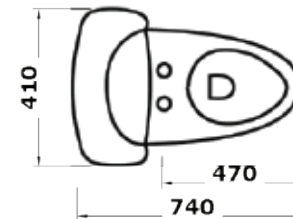

(included seat cover and flush system)
white color