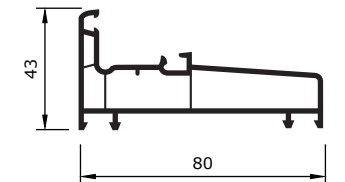

IMEXL

Fix frame
Length: 6m
Weight: 0.85 kg/m
Package: 8pcs/bundle