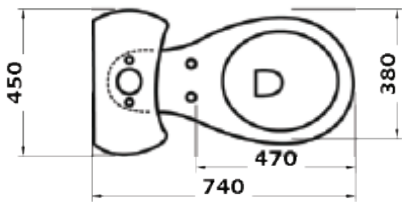

IMEX12

740*450*815mm
JET SIPHONIC TYPE
S-Trap 305mm Roughing-in

(included seat cover and flush system)
white color