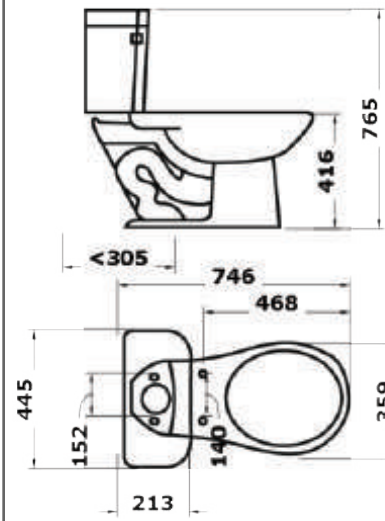

IMEX11

746*445*765mm
Structure: Siphonic Type
S-trap 305mm Roughing-in

(included seat cover and flush system)
white color