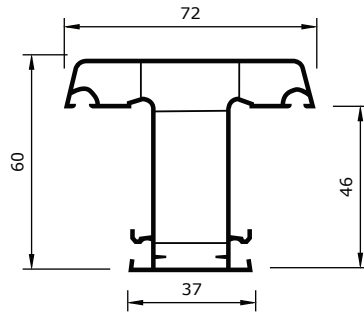

## IMEXA

Flat frame  
 Length: 6m  
 Weight: 1.0 kg/m  
 Package: 6pcs/bundle