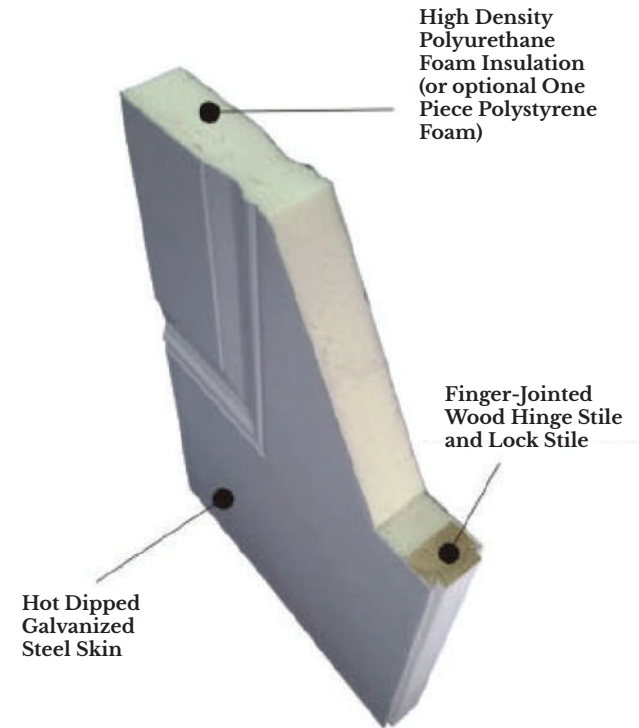

Engineered Wood Lock Reinforcement