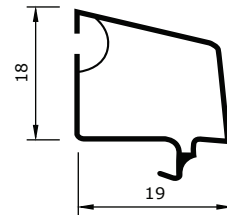

IMEXF

Double glasses bead for frame
Length: 6m
Weight: 0.18 kg/m
Package: 20pcs/bundle