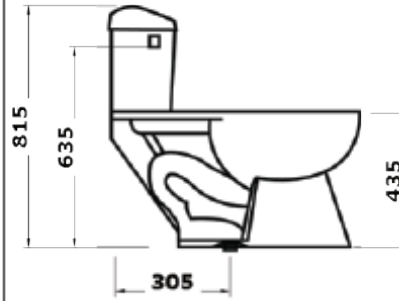

Water Closet & Cistern, One Piece Toilet

IMEX12

740*450*815mm
JET SIPHONIC TYPE
S-Trap 305mm Roughing-in

(included seat cover and flush system)
white color

IMEX013

740*482*740mm
Structure: Jet Siphonic Type
S-trap 305mm Roughing-in

(included seat cover and flush system)
white color

IMEX014

740*450*815mm
Structure: Jet Siphonic Type
S-trap 305mm Roughing-in

(included seat cover and flush system)
white color

IMEX015

740*410*695mm
Structure: Jet Siphonic Type
S-trap 305mm, 400mm
Roughing-in

(included seat cover and flush system)
white color