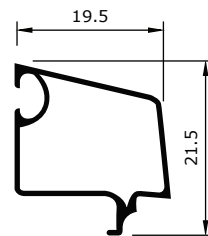

IMEXJ

Single glass bead for sash
Length: 6m
Weight: 0.18 kg/m
Package: 30pcs/bundle