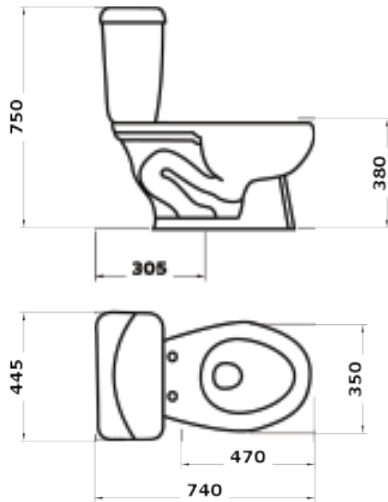

IMEX06

740*445*750mm
Siphonic S-trap 305mm