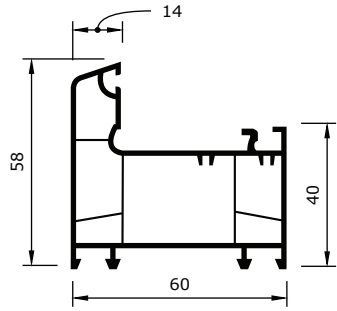

## IMEXA

Flat frame  
 Length: 6m  
 Weight: 1.0 kg/m  
 Package: 6pcs/bundle