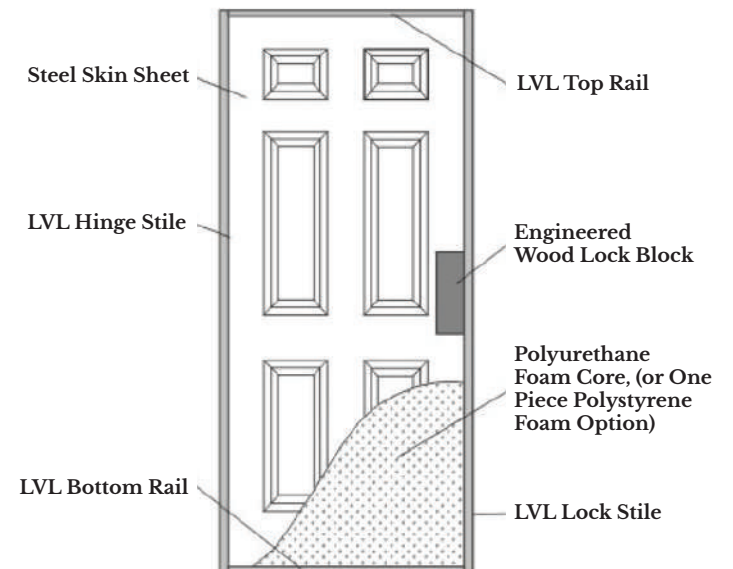

Engineered Construction