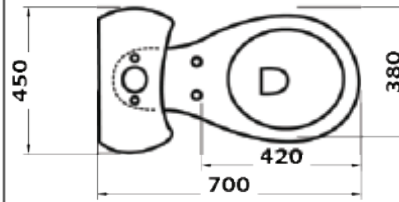

Water Closet & Cistern, One Piece Toilet

IMEX12

740*450*815mm
JET SIPHONIC TYPE
S-Trap 305mm Roughing-in

(included seat cover and flush system)
white color

IMEX013

740*482*740mm
Structure: Jet Siphonic Type
S-trap 305mm Roughing-in

(included seat cover and flush system)
white color

IMEX014

740*450*815mm
Structure: Jet Siphonic Type
S-trap 305mm Roughing-in

(included seat cover and flush system)
white color

IMEX015

740*410*695mm
Structure: Jet Siphonic Type
S-trap 305mm, 400mm
Roughing-in

(included seat cover and flush system)
white color