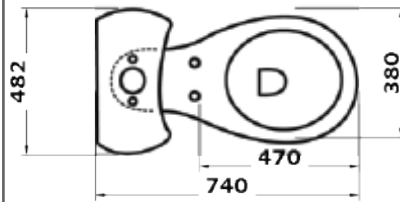

IMEX013

740*482*740mm
Structure: Jet Siphonic Type
S-trap 305mm Roughing-in

(included seat cover and flush system)
white color