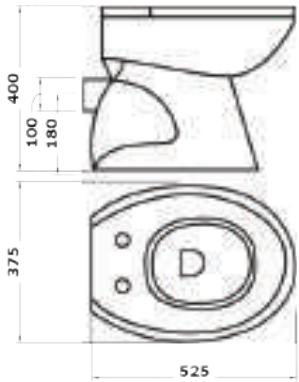

### IMEX01

525\*375\*400mm  
 Structure: Washdown type  
 Outer Diameter:100mm  
 P-Trap 180mm Roughing-in

(included common quality seat cover for T001 toilet) white color