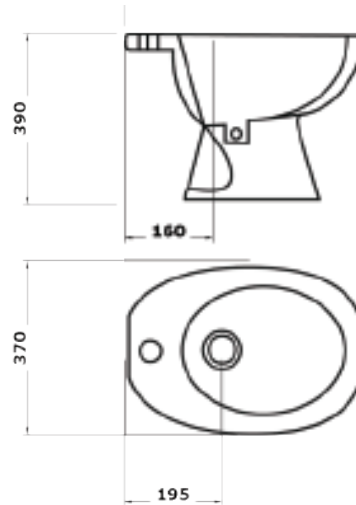

### IMEX01

525\*375\*400mm  
 Structure: Washdown type  
 Outer Diameter:100mm  
 P-Trap 180mm Roughing-in

(included common quality seat cover for T001 toilet) white color

### IMEX02

450\*210\*310mm  
 (include tube and flush)  
 white color

(included Flush system)

### IMEX03

540\*370\*390mm

Included for IMEX04