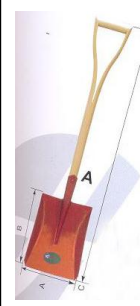

RH-GH5L
Hoe
Wooden Handle
Carbon Steel

S518-13FY
Shovel with Fibre Handle
Carbon Steel Head
290 x 305 x 1020 mm

RTJ-4Y
Shovel with Wood Handle
Carbon Steel Head
290 x 305 x 1020 mm

S518-11FL
Shovel with Fiberglass Handle
Carbon Steel Head
220 x 290 x 1650 mm

S518-13Y
Shovel with Wood Handle
Carbon Steel Head
290 x 335 x 1020 mm

S519-3MY
Shovel with Metal Handle
Carbon Steel Head
260 x 240 x 1020 mm

S519D
Snow Scoop
Wood Handle
Carbon Steel Head
245 x 305 X 960 mm

S518-11L
Shovel
Wood Handle
Carbon Steel Head
220 x 290 x 1500 mm

SCRAPER 7
7 Inch Head Only
Carbon Steel

USA-4#FY
Snow Scoop
Wood Handle
2.0 mm Aluminium
370 x 390 x 1100 mm

AL-2B
Snow Scoop
Wood Handle
2.0 mm Aluminium
255 x 300 x 1020

CU-S501
Shovel with Wood Handle
Carbon Steel Head
245 x 300 x 1020 mm

CZ-S503FU
Shovel
Fibreglass Handle
Carbon Steel Head
245 x 315 x 1200 mm

ESP-1#Y
Snow Scoop
Wood Handle
2.0 mm Aluminium
365 x 400 x 1100 mm