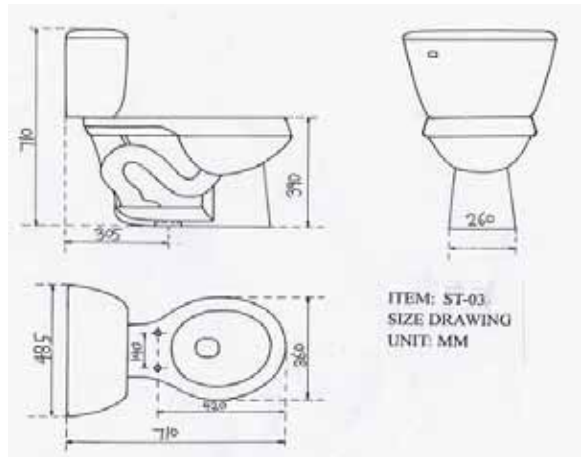

ST 05 S Trap Toilet
600 / 40' HC
American Type Fittings