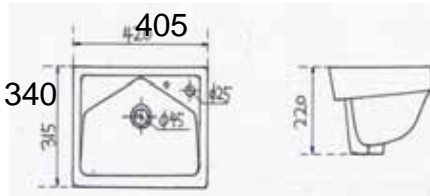

HW 05A Wall Hung Lav