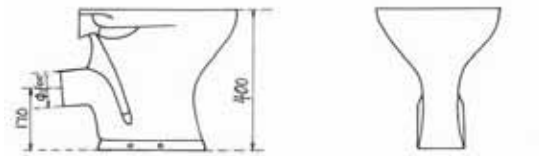

Three Hole 4" Center
With Steel Bracket
2400 / 40' HC

DT 6
Above Counter Basin
 Three Hole 4" Center
 Size: 520 X 450 X 200 mm
 25,000 / 40' HC

DT07
Above Counter Basin
 One Hole
 20,000 / 40' HC

P 8
Low Level
Toilet

ITEM: P-8
 SIZE DRAWING
 UNIT: MM

520 / 40 HC

Bidet
 924 / 40' HC

UB 49
Under Mount Basin
 2000 / 40 HC

PT 06E P Trap Toilet
 British Tank and Siphon Fittings
 530 / 40' HC

PT 06 P Trap Toilet
Double Flush
560 / 40"HC

**PT16
P Trap Toilet**
Double Flush
600 / 40"HC

Not for Consolidation with Above

High Quality Oumer Toilets

EW-0035

Siphon Vortex With Jet One-piece Toilet
Vitreous China 6/3 Dual Flush Cistern
Siphonic Trap Diameter 45mm
Roughing In Wall To Center Of Outlet 305 Or 400mm.
Colours: white And Colours As Customers' Options.