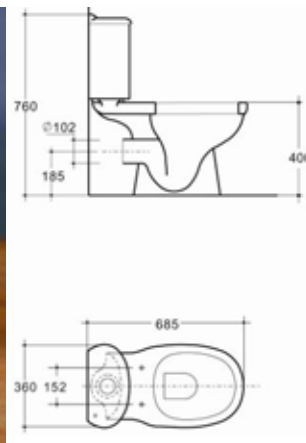

EW-9943P

520 / 40 HC