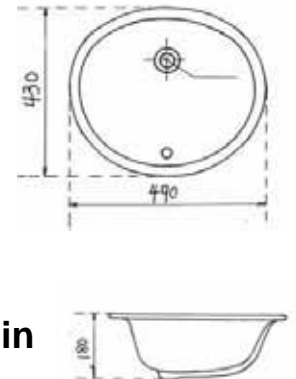

Three Hole 4" Center
With Steel Bracket
2400 / 40' HC

DT 6
Above Counter Basin
 Three Hole 4" Center
 Size: 520 X 450 X 200 mm
 25,000 / 40' HC

DT07
Above Counter Basin
 One Hole
 20,000 / 40' HC

P 8
Low Level
Toilet

ITEM: P-8
 SIZE DRAWING
 UNIT: MM

520 / 40 HC

Bidet
 924 / 40' HC

UB 49
Under Mount Basin
 2000 / 40 HC

PT 06E P Trap Toilet
 British Tank and Siphon Fittings
 530 / 40' HC

PT 06 P Trap Toilet
Double Flush
560 / 40"HC

**PT16
P Trap Toilet**
Double Flush
600 / 40"HC

Not for Consolidation with Above

High Quality Oumer Toilets

EW-0035

Siphon Vortex With Jet One-piece Toilet
Vitreous China 6/3 Dual Flush Cistern
Siphonic Trap Diameter 45mm
Roughing In Wall To Center Of Outlet 305 Or 400mm.
Colours: white And Colours As Customers' Options.