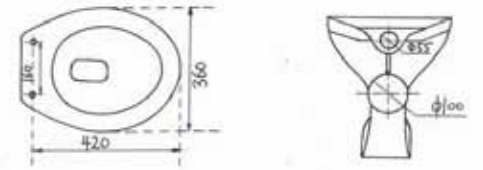

Three Hole 4" Center
With Steel Bracket
2400 / 40' HC

DT 6
Above Counter Basin
 Three Hole 4" Center
 Size: 520 X 450 X 200 mm
 25,000 / 40' HC

DT07
Above Counter Basin
 One Hole
 20,000 / 40' HC

P 8
Low Level
Toilet

ITEM: P-8
 SIZE DRAWING
 UNIT: MM

520 / 40 HC

Bidet
 924 / 40' HC

UB 49
Under Mount Basin
 2000 / 40 HC

PT 06E P Trap Toilet
 British Tank and Siphon Fittings
 530 / 40' HC

PT 06 P Trap Toilet
Double Flush
560 / 40"HC

**PT16
P Trap Toilet**
Double Flush
600 / 40"HC

Not for Consolidation with Above

High Quality Oumer Toilets

EW-0035

Siphon Vortex With Jet One-piece Toilet
Vitreous China 6/3 Dual Flush Cistern
Siphonic Trap Diameter 45mm
Roughing In Wall To Center Of Outlet 305 Or 400mm.
Colours: white And Colours As Customers' Options.