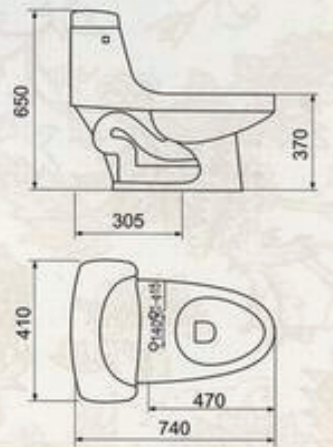

WP 03 Pedestal Lav
One Hole
1200 / 40' HC

WP 07 Pedestal Lav
Three Hole 4" Center
1100 / 40' HC

HW 02 Wall Hung Lav
With Steel Bracket 3200 / 40' HC

HW 05 Wall Hung Lav
With Bracket Pair 3528 / 40' HC

HW 06 Wall Hung Lav
Three Hole 4" Center
With Steel Bracket
2400 / 40' HC

DT 6
Above Counter Basin
 Three Hole 4" Center
 Size: 520 X 450 X 200 mm
 25,000 / 40' HC

DT07
Above Counter Basin
 One Hole
 20,000 / 40'HC

DT 08
Above Counter Basin
 One Hole
 18,000 / 40'HC

OT 02 One Piece Double Flush
 Double Flush Plastic Seat Cover

ITEM: OT-02

尺寸: 740 x 410 x 650mm

结构: 喷射虹吸式

墙距: 305mm

Size: 740 x 410 x 650mm

Structure: Jet Siphonic Type

S-trap 305mm Roughing-in

B1 Bidet
 924 / 40'HC

SY 1710 750 X 500

SY 1711 750 X 530

SY 1707 900 X 560 mm

ST 03E S Trap Toilet
British Tank and Siphon Fittings
520 / 40"HC

PT 06E P Trap Toilet
British Tank and Siphon Fittings
530 / 40"HC

PT 06 P Trap Toilet
Double Flush
560 / 40"HC