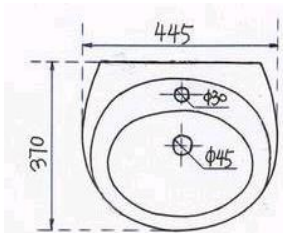

WP 03 Pedestal Lav
One Hole
1200 / 40' HC

WP 07 Pedestal Lav
Three Hole 4" Center
1100 / 40' HC

HW 02 Wall Hung Lav

With Steel Bracket 3200 / 40' HC

HW 05A Wall Hung Lav

With Bracket Pair 3528 / 40' HC

HW 06 Wall Hung Lav

Three Hole 4" Center
With Steel Bracket
2400 / 40' HC

DT 6
Above Counter Basin
 Three Hole 4" Center
 Size: 520 X 450 X 200 mm
 25,000 / 40' HC

DT07
Above Counter Basin
 One Hole
 20,000 / 40' HC

P 8
Low Level
Toilet

ITEM: P-8
 SIZE DRAWING
 UNIT: MM

520 / 40 HC

Bidet
 924 / 40' HC

UB 49
Under Mount Basin
 2000 / 40 HC

PT 06E P Trap Toilet
 British Tank and Siphon Fittings
 530 / 40' HC

PT 06 P Trap Toilet
Double Flush
560 / 40"HC

**PT16
P Trap Toilet**
Double Flush
600 / 40"HC

Not for Consolidation with Above

High Quality Oumer Toilets

EW-0035

Siphon Vortex With Jet One-piece Toilet
Vitreous China 6/3 Dual Flush Cistern
Siphonic Trap Diameter 45mm
Roughing In Wall To Center Of Outlet 305 Or 400mm.
Colours: white And Colours As Customers' Options.