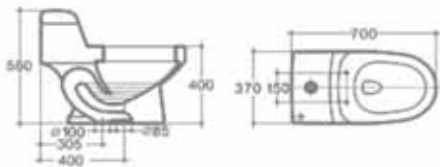

Three Hole 4" Center
With Steel Bracket
2400 / 40' HC

DT 6
Above Counter Basin
 Three Hole 4" Center
 Size: 520 X 450 X 200 mm
 25,000 / 40' HC

DT07
Above Counter Basin
 One Hole
 20,000 / 40' HC

P 8
Low Level
Toilet

ITEM: P-8
 SIZE DRAWING
 UNIT: MM

520 / 40 HC

Bidet
 924 / 40' HC

UB 49
Under Mount Basin
 2000 / 40 HC

PT 06E P Trap Toilet
 British Tank and Siphon Fittings
 530 / 40' HC

PT 06 P Trap Toilet
Double Flush
560 / 40"HC

**PT16
P Trap Toilet**
Double Flush
600 / 40"HC

Not for Consolidation with Above

High Quality Oumer Toilets

EW-0035

Siphon Vortex With Jet One-piece Toilet
Vitreous China 6/3 Dual Flush Cistern
Siphonic Trap Diameter 45mm
Roughing In Wall To Center Of Outlet 305 Or 400mm.
Colours: white And Colours As Customers' Options.