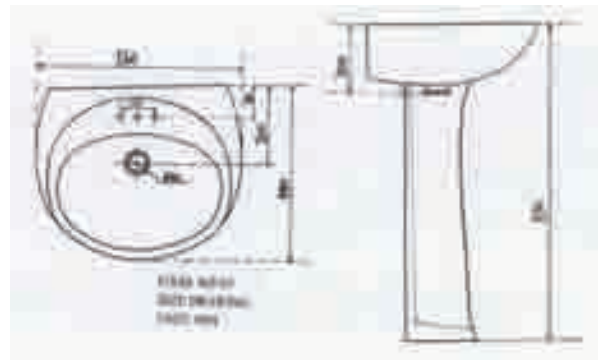

Sanitary Ceramic Bathroom Fixtures

ST 03 S Trap Toilet
530 / 40" HC
American Type Fittings

ST 05 S Trap Toilet
600 / 40" HC
American Type Fittings

ST 06 S Trap Toilet
555 / 40" HC
American Type Fittings

PT 03 P Trap Toilet
560 / 40" HC
American Type Fittings

WP 03 Pedestal Lav
One Hole
1200 / 40' HC

WP 07 Pedestal Lav
Three Hole 4" Center
1100 / 40' HC

HW 02 Wall Hung Lav
With Steel Bracket 3200 / 40' HC

HW 05 Wall Hung Lav
With Bracket Pair 3528 / 40' HC

HW 06 Wall Hung Lav
Three Hole 4" Center
With Steel Bracket
2400 / 40' HC

DT 6
Above Counter Basin
 Three Hole 4" Center
 Size: 520 X 450 X 200 mm
 25,000 / 40' HC

DT07
Above Counter Basin
 One Hole
 20,000 / 40'HC

DT 08
Above Counter Basin
 One Hole
 18,000 / 40'HC

OT 02 One Piece Double Flush
 Double Flush Plastic Seat Cover

ITEM: OT-02

尺寸: 740 x 410 x 650mm

结构: 喷射虹吸式

墙距: 305mm

Size: 740 x 410 x 650mm

Structure: Jet Siphonic Type

S-trap 305mm Roughing-in

B1 Bidet
 924 / 40'HC