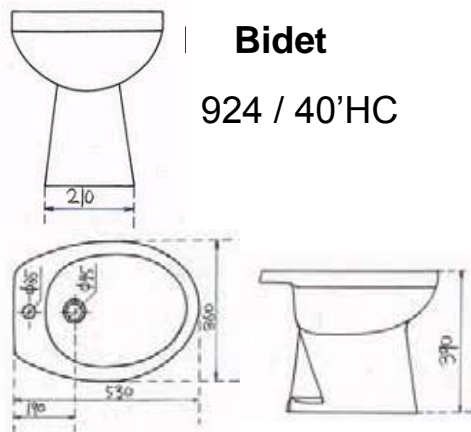

WP 03 Pedestal Lav
One Hole
1200 / 40' HC

WP 07 Pedestal Lav
Three Hole 4" Center
1100 / 40' HC

HW 02 Wall Hung Lav

With Steel Bracket 3200 / 40' HC

HW 05A Wall Hung Lav

With Bracket Pair 3528 / 40' HC

HW 06 Wall Hung Lav

Three Hole 4" Center
With Steel Bracket
2400 / 40' HC

DT 6
Above Counter Basin
 Three Hole 4" Center
 Size: 520 X 450 X 200 mm
 25,000 / 40' HC

DT07
Above Counter Basin
 One Hole
 20,000 / 40' HC

P 8
Low Level
Toilet

ITEM: P-8
 SIZE DRAWING
 UNIT: MM

520 / 40 HC

Bidet
 924 / 40' HC

UB 49
Under Mount Basin
 2000 / 40 HC

PT 06E P Trap Toilet
 British Tank and Siphon Fittings
 530 / 40' HC

PT 06 P Trap Toilet
Double Flush
560 / 40"HC

**PT16
P Trap Toilet**
Double Flush
600 / 40"HC

Not for Consolidation with Above

High Quality Oumer Toilets

EW-0035

Siphon Vortex With Jet One-piece Toilet
Vitreous China 6/3 Dual Flush Cistern
Siphonic Trap Diameter 45mm
Roughing In Wall To Center Of Outlet 305 Or 400mm.
Colours: white And Colours As Customers' Options.