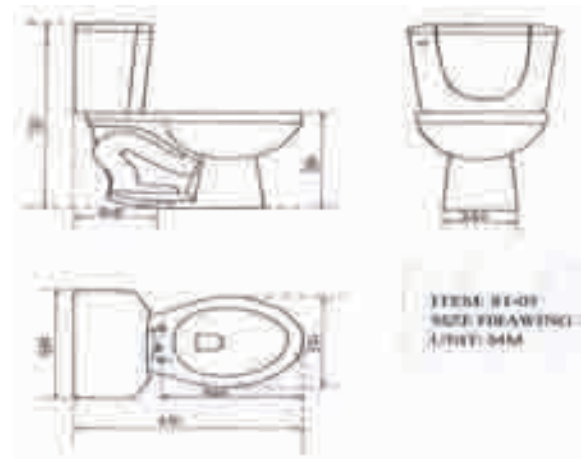

Sanitary Ceramic Bathroom Fixtures

ST 03 S Trap Toilet
530 / 40" HC
American Type Fittings

ST 05 S Trap Toilet
600 / 40" HC
American Type Fittings

ST 06 S Trap Toilet
555 / 40" HC
American Type Fittings

PT 03 P Trap Toilet
560 / 40" HC
American Type Fittings

WP 03 Pedestal Lav
One Hole
1200 / 40' HC

WP 07 Pedestal Lav
Three Hole 4" Center
1100 / 40' HC

HW 02 Wall Hung Lav
With Steel Bracket 3200 / 40' HC

HW 05 Wall Hung Lav
With Bracket Pair 3528 / 40' HC

HW 06 Wall Hung Lav
Three Hole 4" Center
With Steel Bracket
2400 / 40' HC

DT 6
Above Counter Basin
 Three Hole 4" Center
 Size: 520 X 450 X 200 mm
 25,000 / 40' HC

DT07
Above Counter Basin
 One Hole
 20,000 / 40'HC

DT 08
Above Counter Basin
 One Hole
 18,000 / 40'HC

OT 02 One Piece Double Flush
 Double Flush Plastic Seat Cover

ITEM: OT-02

尺寸: 740 x 410 x 650mm

结构: 喷射虹吸式

墙距: 305mm

Size: 740 x 410 x 650mm

Structure: Jet Siphonic Type

S-trap 305mm Roughing-in

B1 Bidet
 924 / 40'HC