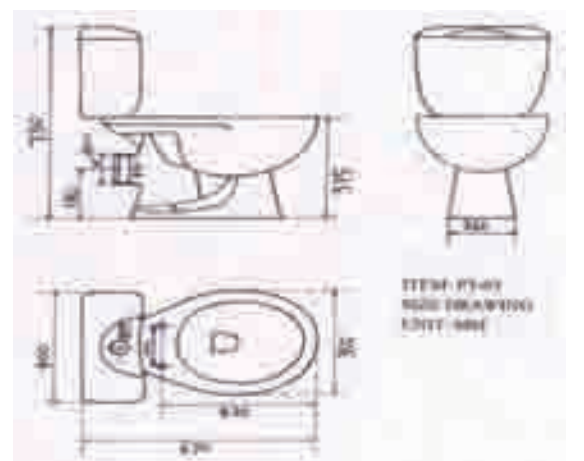

WP 03 Pedestal Lav
One Hole
1200 / 40' HC

WP 07 Pedestal Lav
Three Hole 4" Center
1100 / 40' HC

HW 02 Wall Hung Lav
With Steel Bracket 3200 / 40' HC

HW 05 Wall Hung Lav
With Bracket Pair 3528 / 40' HC

HW 06 Wall Hung Lav
Three Hole 4" Center
With Steel Bracket
2400 / 40' HC

DT 6
Above Counter Basin
 Three Hole 4" Center
 Size: 520 X 450 X 200 mm
 25,000 / 40' HC

DT07
Above Counter Basin
 One Hole
 20,000 / 40'HC

DT 08
Above Counter Basin
 One Hole
 18,000 / 40'HC

OT 02 One Piece Double Flush
 Double Flush Plastic Seat Cover

ITEM: OT-02

尺寸: 740 x 410 x 650mm

结构: 喷射虹吸式

墙距: 305mm

Size: 740 x 410 x 650mm

Structure: Jet Siphonic Type

S-trap 305mm Roughing-in

B1 Bidet
 924 / 40'HC

PT16
P Trap Toilet
Double Flush
600 / 40"HC