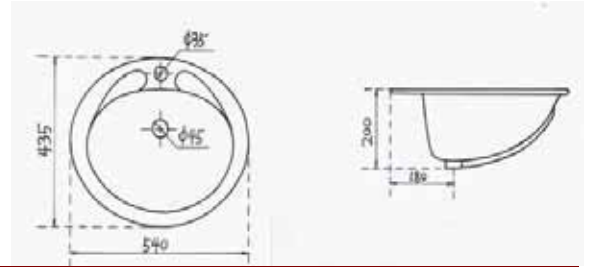

Three Hole 4" Center
With Steel Bracket
2400 / 40' HC

DT 6
Above Counter Basin
 Three Hole 4" Center
 Size: 520 X 450 X 200 mm
 25,000 / 40' HC

DT07
Above Counter Basin
 One Hole
 20,000 / 40' HC

P 8
Low Level
Toilet

ITEM: P-8
 SIZE DRAWING
 UNIT: MM

520 / 40 HC

Bidet
 924 / 40' HC

UB 49
Under Mount Basin
 2000 / 40 HC

PT 06E P Trap Toilet
 British Tank and Siphon Fittings
 530 / 40' HC

PT 06 P Trap Toilet
Double Flush
560 / 40"HC

**PT16
P Trap Toilet**
Double Flush
600 / 40"HC

Not for Consolidation with Above

High Quality Oumer Toilets

EW-0035

Siphon Vortex With Jet One-piece Toilet
Vitreous China 6/3 Dual Flush Cistern
Siphonic Trap Diameter 45mm
Roughing In Wall To Center Of Outlet 305 Or 400mm.
Colours: white And Colours As Customers' Options.