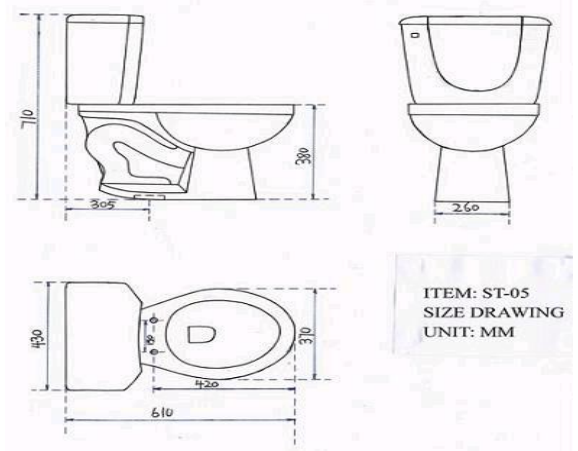

ST 28 S Trap Toilet
555 / 40 HC
American Type Fittings