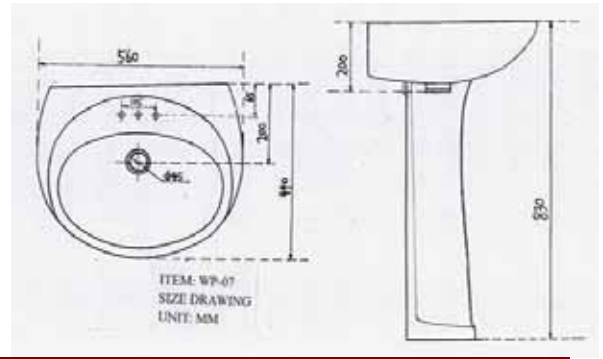

WP 03 Pedestal Lav
One Hole
1200 / 40' HC

WP 07 Pedestal Lav
Three Hole 4" Center
1100 / 40' HC

HW 02 Wall Hung Lav

With Steel Bracket 3200 / 40' HC

HW 05A Wall Hung Lav

With Bracket Pair 3528 / 40' HC

HW 06 Wall Hung Lav

Three Hole 4" Center
With Steel Bracket
2400 / 40' HC

DT 6
Above Counter Basin
 Three Hole 4" Center
 Size: 520 X 450 X 200 mm
 25,000 / 40' HC

DT07
Above Counter Basin
 One Hole
 20,000 / 40' HC

P 8
Low Level
Toilet

ITEM: P-8
 SIZE DRAWING
 UNIT: MM

520 / 40 HC

Bidet
 924 / 40' HC

UB 49
Under Mount Basin
 2000 / 40 HC

PT 06E P Trap Toilet
 British Tank and Siphon Fittings
 530 / 40' HC

PT 06 P Trap Toilet
Double Flush
560 / 40"HC

**PT16
P Trap Toilet**
Double Flush
600 / 40"HC

Not for Consolidation with Above

High Quality Oumer Toilets

EW-0035

Siphon Vortex With Jet One-piece Toilet
Vitreous China 6/3 Dual Flush Cistern
Siphonic Trap Diameter 45mm
Roughing In Wall To Center Of Outlet 305 Or 400mm.
Colours: white And Colours As Customers' Options.