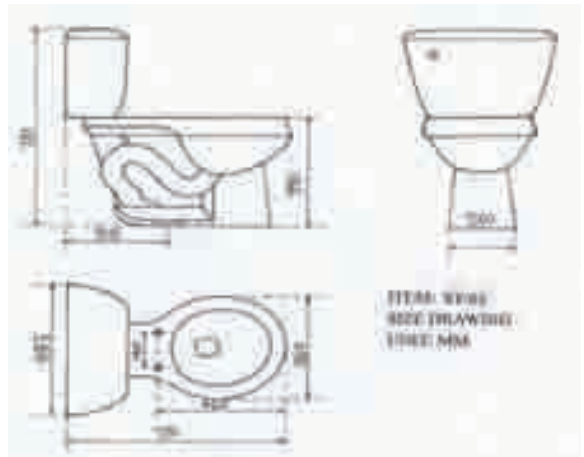

Sanitary Ceramic Bathroom Fixtures

ST 03 S Trap Toilet
530 / 40" HC
American Type Fittings

ST 05 S Trap Toilet
600 / 40" HC
American Type Fittings

ST 06 S Trap Toilet
555 / 40" HC
American Type Fittings

PT 03 P Trap Toilet
560 / 40" HC
American Type Fittings

WP 03 Pedestal Lav
One Hole
1200 / 40' HC

WP 07 Pedestal Lav
Three Hole 4" Center
1100 / 40' HC

HW 02 Wall Hung Lav
With Steel Bracket 3200 / 40' HC

HW 05 Wall Hung Lav
With Bracket Pair 3528 / 40' HC

HW 06 Wall Hung Lav
Three Hole 4" Center
With Steel Bracket
2400 / 40' HC

DT 6
Above Counter Basin
 Three Hole 4" Center
 Size: 520 X 450 X 200 mm
 25,000 / 40' HC

DT07
Above Counter Basin
 One Hole
 20,000 / 40'HC

DT 08
Above Counter Basin
 One Hole
 18,000 / 40'HC

OT 02 One Piece Double Flush
 Double Flush Plastic Seat Cover

ITEM: OT-02

尺寸: 740 x 410 x 650mm

结构: 喷射虹吸式

墙距: 305mm

Size: 740 x 410 x 650mm

Structure: Jet Siphonic Type

S-trap 305mm Roughing-in

B1 Bidet
 924 / 40'HC