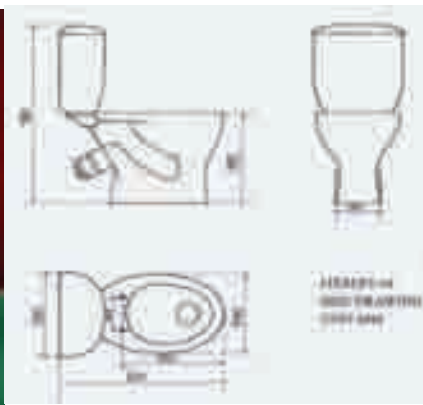

DT 6
Above Counter Basin
 Three Hole 4" Center
 Size: 520 X 450 X 200 mm
 25,000 / 40' HC

DT07
Above Counter Basin
 One Hole
 20,000 / 40'HC

DT 08
Above Counter Basin
 One Hole
 18,000 / 40'HC

OT 02 One Piece Double Flush
 Double Flush Plastic Seat Cover

ITEM: OT-02

尺寸: 740 x 410 x 650mm

结构: 喷射虹吸式

墙距: 305mm

Size: 740 x 410 x 650mm

Structure: Jet Siphonic Type

S-trap 305mm Roughing-in

B1 Bidet
 924 / 40'HC

SY 1710 750 X 500

SY 1711 750 X 530

SY 1707 900 X 560 mm

ST 03E S Trap Toilet
British Tank and Siphon Fittings
520 / 40"HC

PT 06E P Trap Toilet
British Tank and Siphon Fittings
530 / 40"HC

PT 06 P Trap Toilet
Double Flush
560 / 40"HC

PT16
P Trap Toilet
Double Flush
600 / 40"HC