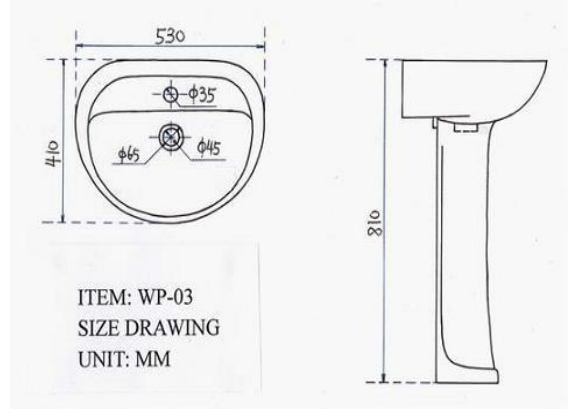

WP 03 Pedestal Lav
One Hole
1200 / 40' HC

WP 07 Pedestal Lav
Three Hole 4" Center
1100 / 40' HC

HW 02 Wall Hung Lav

With Steel Bracket 3200 / 40' HC

HW 05A Wall Hung Lav

With Bracket Pair 3528 / 40' HC

HW 06 Wall Hung Lav

Three Hole 4" Center
With Steel Bracket
2400 / 40' HC

DT 6
Above Counter Basin
 Three Hole 4" Center
 Size: 520 X 450 X 200 mm
 25,000 / 40' HC

DT07
Above Counter Basin
 One Hole
 20,000 / 40' HC

P 8
Low Level
Toilet

ITEM: P-8
 SIZE DRAWING
 UNIT: MM

520 / 40 HC

Bidet
 924 / 40' HC

UB 49
Under Mount Basin
 2000 / 40 HC

PT 06E P Trap Toilet
 British Tank and Siphon Fittings
 530 / 40' HC

PT 06 P Trap Toilet
Double Flush
560 / 40"HC

**PT16
P Trap Toilet**
Double Flush
600 / 40"HC

Not for Consolidation with Above

High Quality Oumer Toilets

EW-0035

Siphon Vortex With Jet One-piece Toilet
Vitreous China 6/3 Dual Flush Cistern
Siphonic Trap Diameter 45mm
Roughing In Wall To Center Of Outlet 305 Or 400mm.
Colours: white And Colours As Customers' Options.