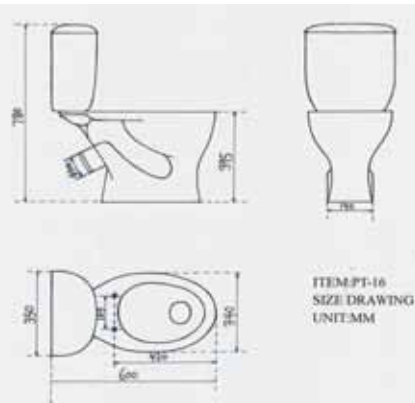

Three Hole 4" Center
With Steel Bracket
2400 / 40' HC

DT 6
Above Counter Basin
 Three Hole 4" Center
 Size: 520 X 450 X 200 mm
 25,000 / 40' HC

DT07
Above Counter Basin
 One Hole
 20,000 / 40' HC

P 8
Low Level
Toilet

ITEM: P-8
 SIZE DRAWING
 UNIT: MM

520 / 40 HC

Bidet
 924 / 40' HC

UB 49
Under Mount Basin
 2000 / 40 HC

PT 06E P Trap Toilet
 British Tank and Siphon Fittings
 530 / 40' HC

PT 06 P Trap Toilet
Double Flush
560 / 40"HC

**PT16
P Trap Toilet**
Double Flush
600 / 40"HC

Not for Consolidation with Above

High Quality Oumer Toilets

EW-0035

Siphon Vortex With Jet One-piece Toilet
Vitreous China 6/3 Dual Flush Cistern
Siphonic Trap Diameter 45mm
Roughing In Wall To Center Of Outlet 305 Or 400mm.
Colours: white And Colours As Customers' Options.