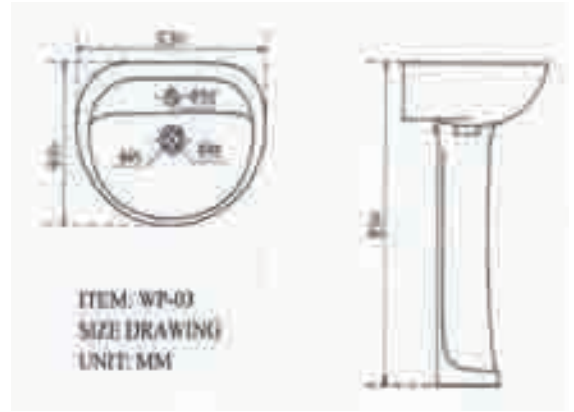

WP 03 Pedestal Lav
One Hole
1200 / 40' HC

WP 07 Pedestal Lav
Three Hole 4" Center
1100 / 40' HC

HW 02 Wall Hung Lav
With Steel Bracket 3200 / 40' HC

HW 05 Wall Hung Lav
With Bracket Pair 3528 / 40' HC

HW 06 Wall Hung Lav
Three Hole 4" Center
With Steel Bracket
2400 / 40' HC

DT 6
Above Counter Basin
 Three Hole 4" Center
 Size: 520 X 450 X 200 mm
 25,000 / 40' HC

DT07
Above Counter Basin
 One Hole
 20,000 / 40'HC

DT 08
Above Counter Basin
 One Hole
 18,000 / 40'HC

OT 02 One Piece Double Flush
 Double Flush Plastic Seat Cover

ITEM: OT-02

尺寸: 740 x 410 x 650mm

结构: 喷射虹吸式

墙距: 305mm

Size: 740 x 410 x 650mm

Structure: Jet Siphonic Type

S-trap 305mm Roughing-in

B1 Bidet
 924 / 40'HC