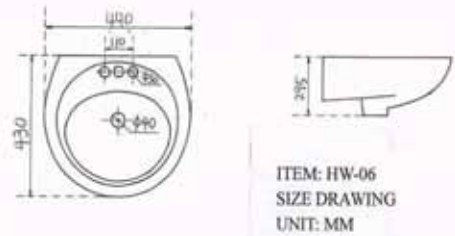

WP 03 Pedestal Lav
One Hole
1200 / 40' HC

WP 07 Pedestal Lav
Three Hole 4" Center
1100 / 40' HC

HW 02 Wall Hung Lav

With Steel Bracket 3200 / 40' HC

HW 05A Wall Hung Lav

With Bracket Pair 3528 / 40' HC

HW 06 Wall Hung Lav

Three Hole 4" Center
With Steel Bracket
2400 / 40' HC

DT 6
Above Counter Basin
 Three Hole 4" Center
 Size: 520 X 450 X 200 mm
 25,000 / 40' HC

DT07
Above Counter Basin
 One Hole
 20,000 / 40' HC

P 8
Low Level
Toilet

ITEM: P-8
 SIZE DRAWING
 UNIT: MM

520 / 40 HC

Bidet
 924 / 40' HC

UB 49
Under Mount Basin
 2000 / 40 HC

PT 06E P Trap Toilet
 British Tank and Siphon Fittings
 530 / 40' HC

PT 06 P Trap Toilet
Double Flush
560 / 40"HC

**PT16
P Trap Toilet**
Double Flush
600 / 40"HC

Not for Consolidation with Above

High Quality Oumer Toilets

EW-0035

Siphon Vortex With Jet One-piece Toilet
Vitreous China 6/3 Dual Flush Cistern
Siphonic Trap Diameter 45mm
Roughing In Wall To Center Of Outlet 305 Or 400mm.
Colours: white And Colours As Customers' Options.