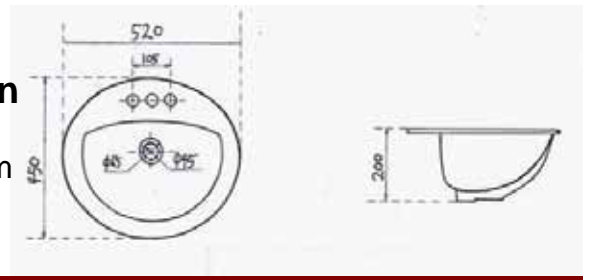

Three Hole 4" Center
With Steel Bracket
2400 / 40' HC

DT 6
Above Counter Basin
 Three Hole 4" Center
 Size: 520 X 450 X 200 mm
 25,000 / 40' HC

DT07
Above Counter Basin
 One Hole
 20,000 / 40' HC

P 8
Low Level
Toilet

**PT16
P Trap Toilet**
Double Flush
600 / 40"HC

Not for Consolidation with Above

High Quality Oumer Toilets

EW-0035

Siphon Vortex With Jet One-piece Toilet
Vitreous China 6/3 Dual Flush Cistern
Siphonic Trap Diameter 45mm
Roughing In Wall To Center Of Outlet 305 Or 400mm.
Colours: white And Colours As Customers' Options.