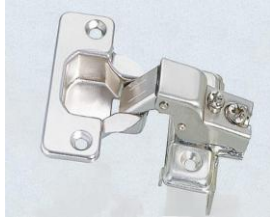

Hardware Items for Consolidation or LCL Shipment

Generic Brands

Concealed Hinge

Steel Butt Hinge
Polished Chrome Plated

CH 192

CH195

CH196

CH198

Self Closing Hinges

Heavy Duty Solid Brass Hinge
Brass Hinges Steel Copperized Pin
Ball Baring & Copperized Iron Pin

Drawer Slides 10" to 24" Type S

Drawer Slides 10" to 24" Type F
Thickness 0.9 mm

Iron ABS Runners, White, Black, Brown

20 mm to 75 mm Heavy Type

Medium Duty

Traditional Gray 36 Series
Iron Body & Insert
Steel Shackle

Titanium Plated Iron
Iron Body & Insert
Long or Regular
Steel Shackle

Generic Brand Heavy Duty Padlocks

Includes 3 Brass Keys except where otherwise stated

SS Armour Lock
SS304 over
Brass Body
50 to 90 mm

BR Sde-Open D-Shape
Brass Body & Insert
Steel Shackle
4 Vane Keys

Disk Padlock
304 STAINLESS STEEL
2 Brass Keys
40 mm to 90 mm

Rectangle Type
50 mm to 90 mm